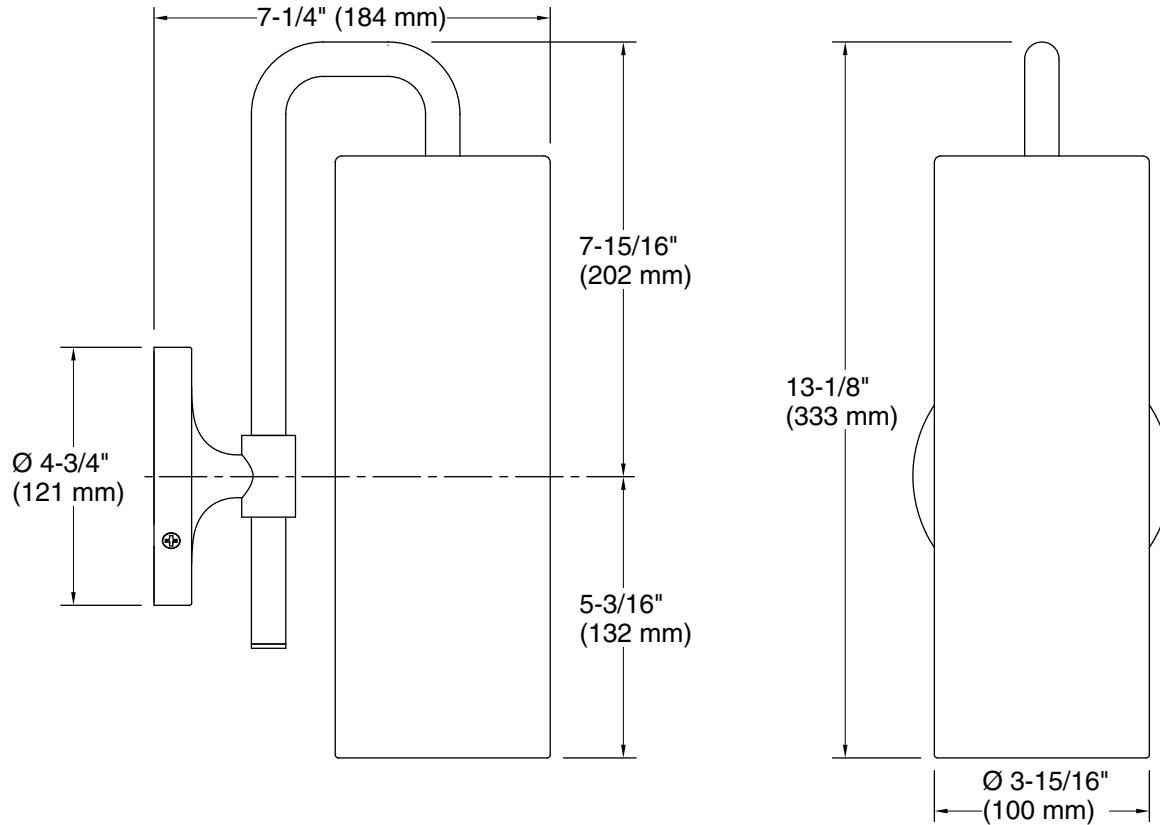

Required Electrical Service

One circuit required.

120 V, 0.5 A, 60 Hz

Technical Information

All product dimensions are nominal.

Material: Steel, Glass
Number of Lights: 1
Lighting Type: Socket-based
Socket Type: E-26 Medium
Number of Shades: 1
Shade Type: Glass - clear
Hanging Type: Non-hanging