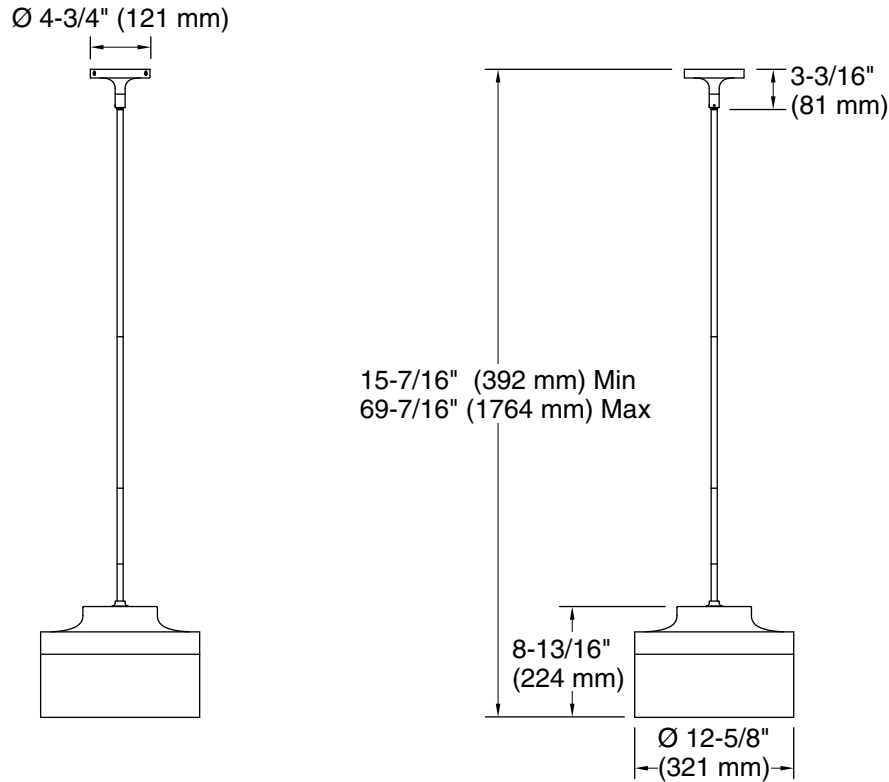

Required Electrical Service

1 A, 60 Hz

Technical Information

All product dimensions are nominal.

Material:	Steel, Aluminum, Glass
Number of Lights:	2
Lighting Type:	Socket-based
Socket Type:	E-26 Medium
Number of Shades:	1
Shade Type:	Glass - clear
Hanging Type:	Downrod
Downrod Detail:	1 x 3" (76 mm), 1 x 6" (152 mm), 1 x 12" (305 mm), 2 x 18" (457 mm)
Height:	15-7/16" (392 mm) - 69-7/16" (1763 mm)