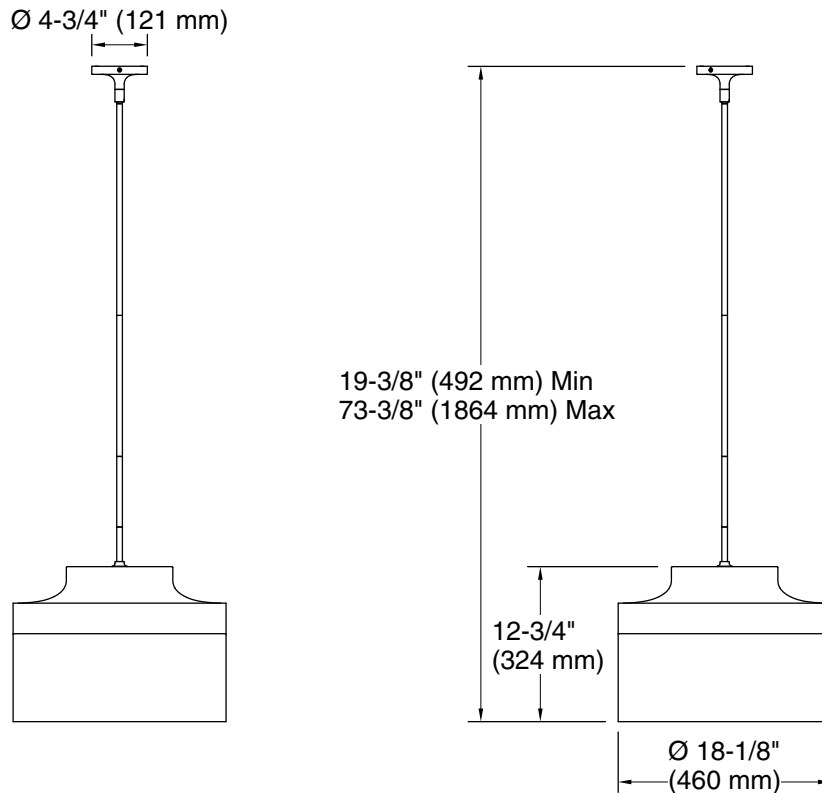

Required Electrical Service

One circuit required.

120 V, 2 A, 60 Hz

Technical Information

All product dimensions are nominal.

Material:	Steel, Aluminum, Glass
Number of Lights:	4
Lighting Type:	Socket-based
Socket Type:	E-26 Medium
Number of Shades:	1
Shade Type:	Glass - clear
Hanging Type:	Downrod
Downrod Detail:	1 x 3" (76 mm), 1 x 6" (152 mm), 1 x 12" (305 mm), 2 x 18" (457 mm)
Height:	19-3/8" (492 mm) - 73-3/8" (1864 mm)

Notes

Install this product according to the installation instructions.