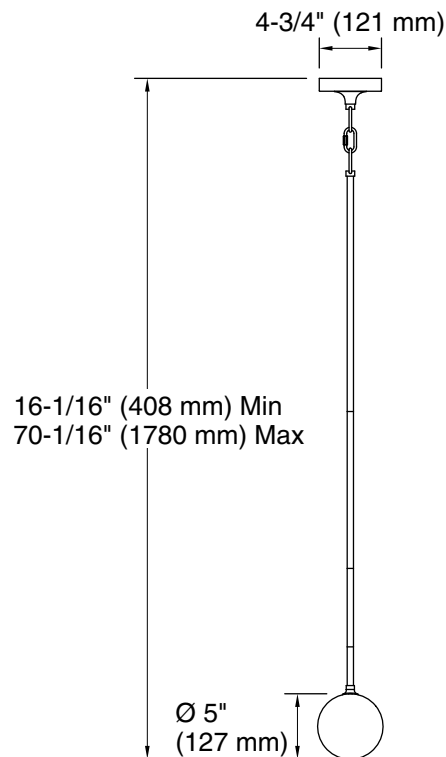

Required Electrical Service

One circuit required.

Lights: 120 V, 0.334 A, 60 Hz

Technical Information

All product dimensions are nominal.

Material: Steel, Aluminum, Glass, Plastic

Number of Lights: 1

Lighting Type: Integrated LED

Number of Shades: 1

Shade Type: Glass - clear

Hanging Type: Downrod

Downrod Detail: 2 x 3" (76 mm), 2 x 6" (152 mm), 2 x 12" (305 mm), 4 x 18" (457 mm)

Height: 16-1/16" (408 mm) - 70-1/16" (1780 mm)

Electrical component rating: LED: 40 W, 2875 Lumens, 3000K