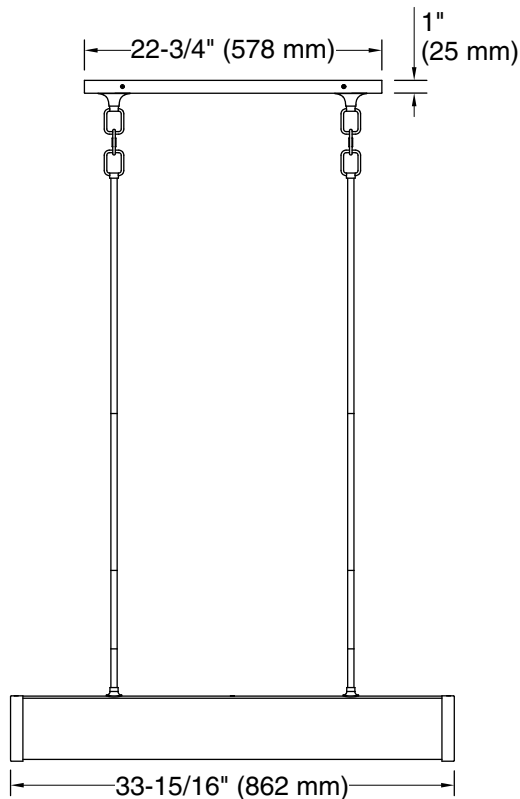

Required Electrical Service

One circuit required.

Lights: 120 V, 0.334 A, 60 Hz

Technical Information

All product dimensions are nominal.

Material: Steel, Aluminum, Glass, Plastic

Number of Lights: 1

Lighting Type: Integrated LED

Number of Shades: 1

Shade Type: Glass - clear

Hanging Type: Downrod

Downrod Detail: 2 x 3" (76 mm), 2 x 6" (152 mm), 2 x 12" (305 mm), 4 x 18" (457 mm)

Height: 16-1/16" (408 mm) - 70-1/16" (1780 mm)

Electrical component rating: LED: 40 W, 2875 Lumens, 3000K