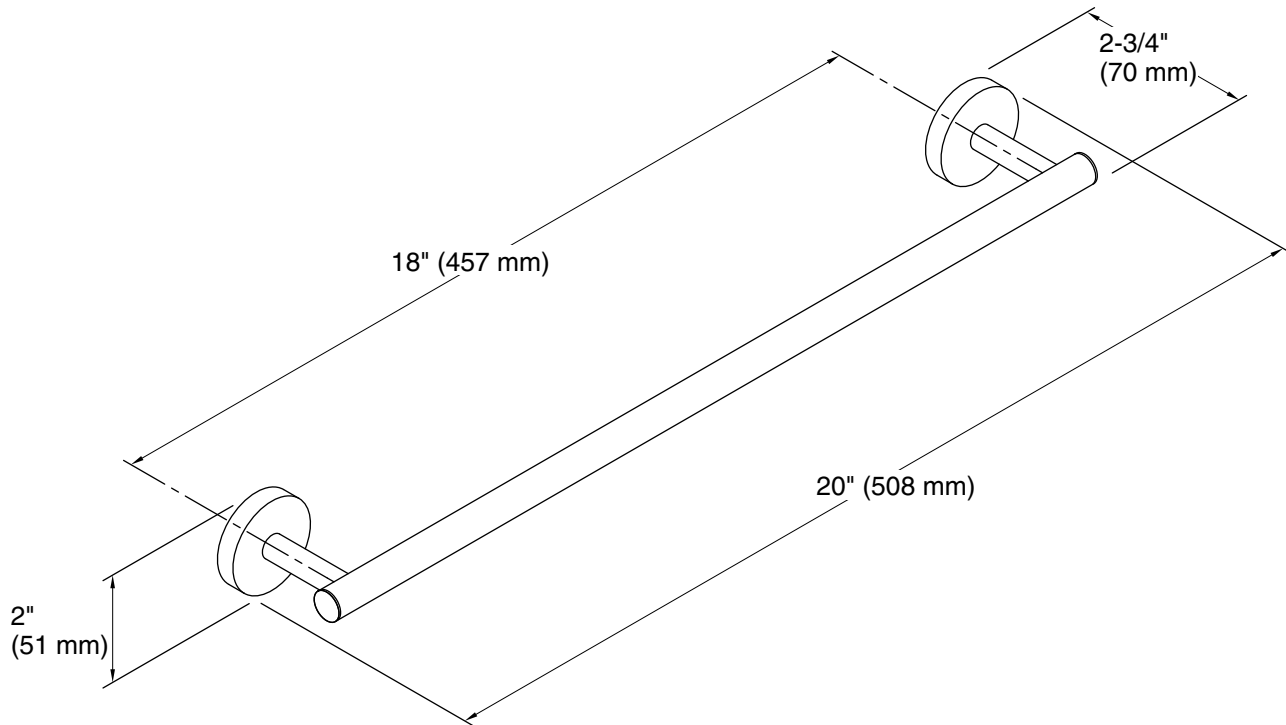

Technical Information

All product dimensions are nominal.

Material: Brass

Notes

Install this product according to the installation instructions.

CAUTION: Risk of personal injury. Do not install these products in any area where they are likely to be used inadvertently as a grab bar or support bar. These products are not designed or intended for use as a grab bar or support bar.