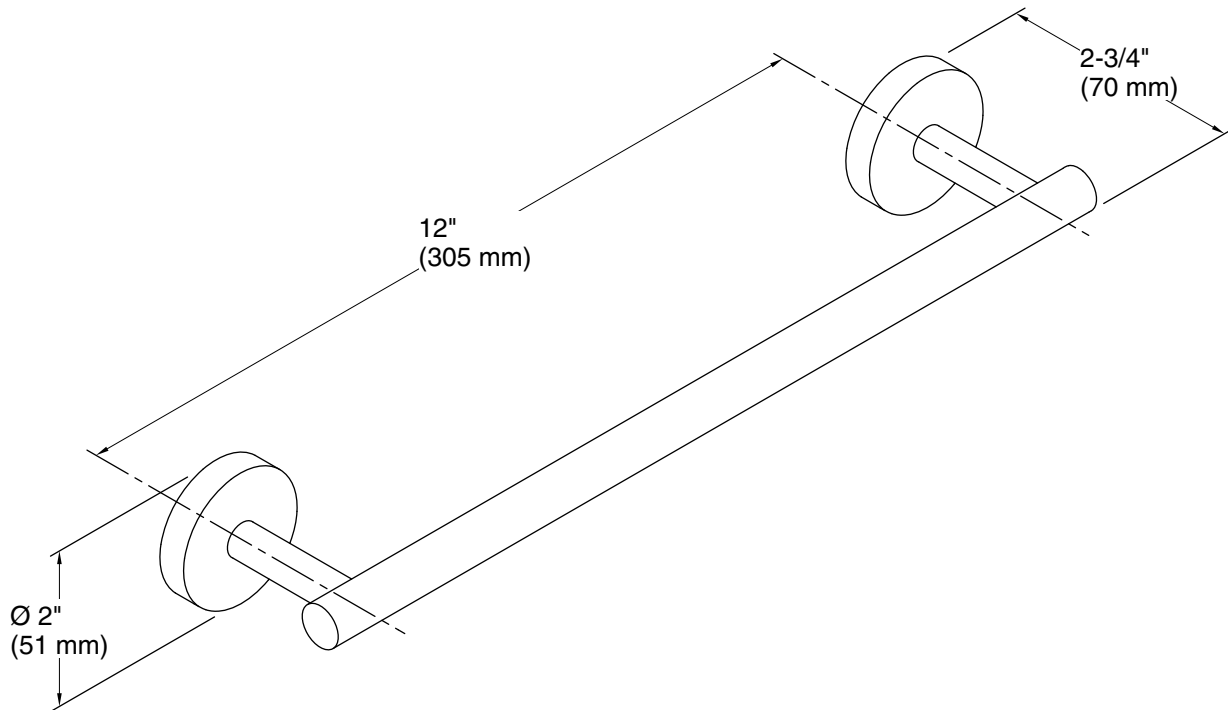

Color	Code	Description
	CP	Polished Chrome
	BN	Vibrant® Brushed Nickel
	BL	Matte Black
	2MB	Vibrant® Brushed Moderne Brass

Technical Information

All product dimensions are nominal.

Material: Zinc, Brass

Notes