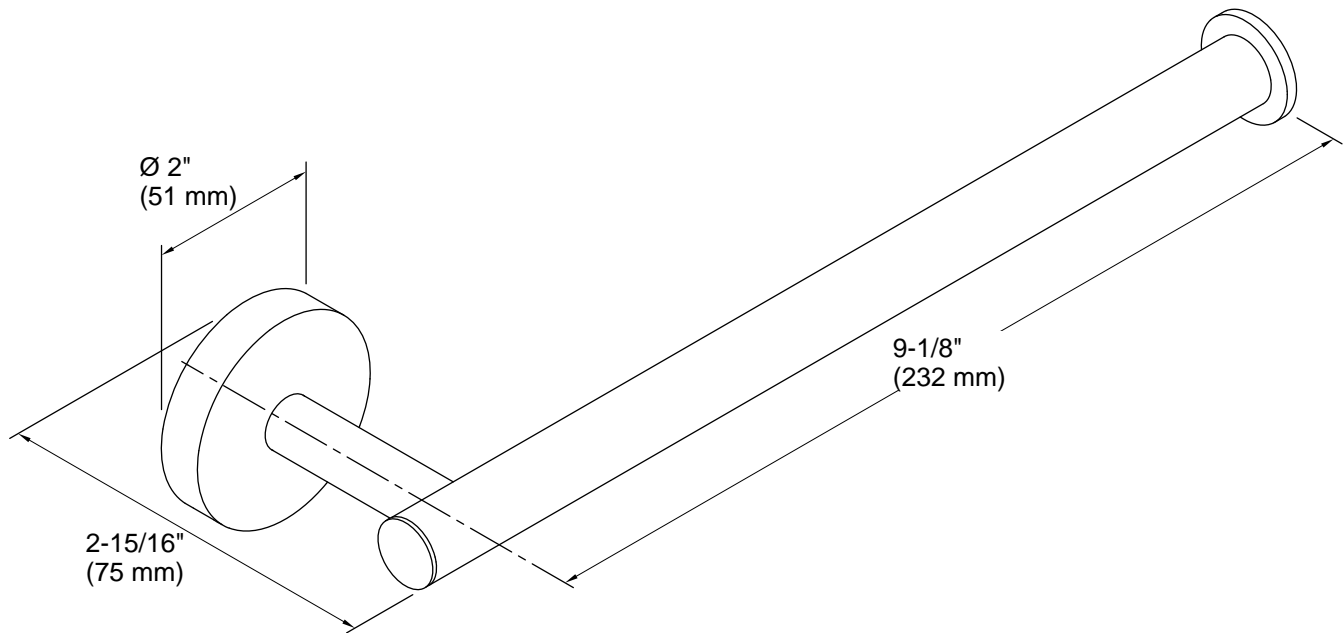

Color	Code	Description
	CP	Polished Chrome
	BN	Vibrant® Brushed Nickel
	BL	Matte Black
	2MB	Vibrant® Brushed Moderne Brass

Technical Information

All product dimensions are nominal.

Material: Zinc

Notes

Install this product according to the installation instructions.