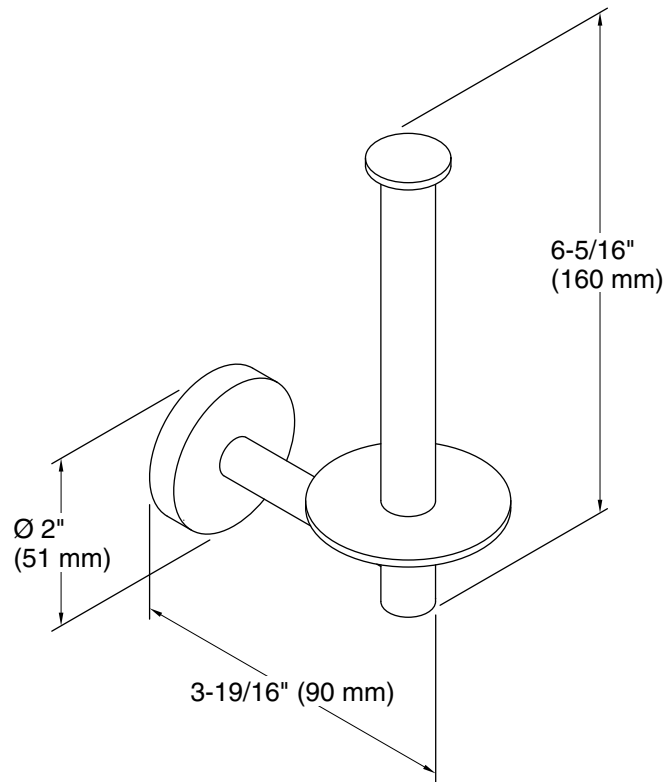

## Features

- Vertical holder makes changing toilet paper quick and simple
- Coordinates with Elate faucets and accessories

## Technical Information

All product dimensions are nominal.

Material: Zinc, Brass