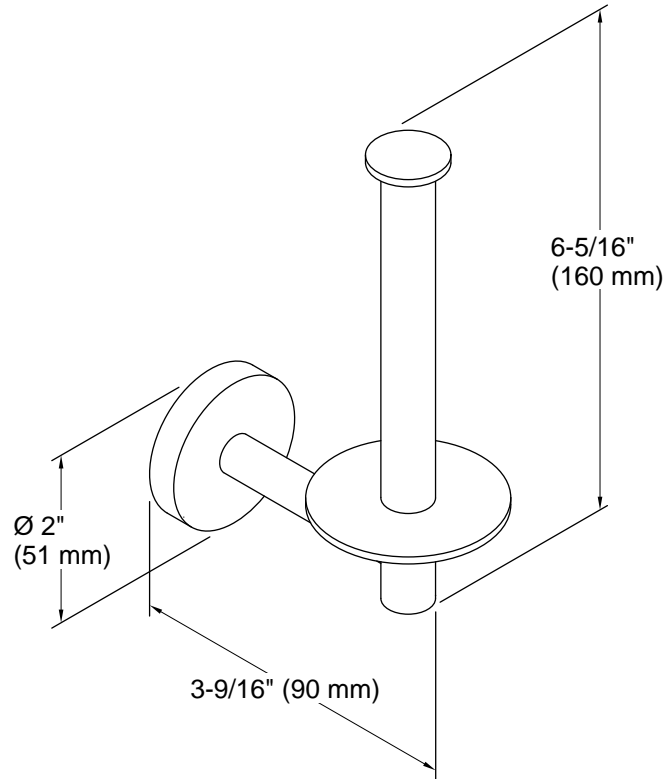

## Features

- Vertical holder makes changing toilet paper quick and simple
- Coordinates with Elate faucets and accessories

### Technical Information

All product dimensions are nominal.

Material: Zinc, Brass