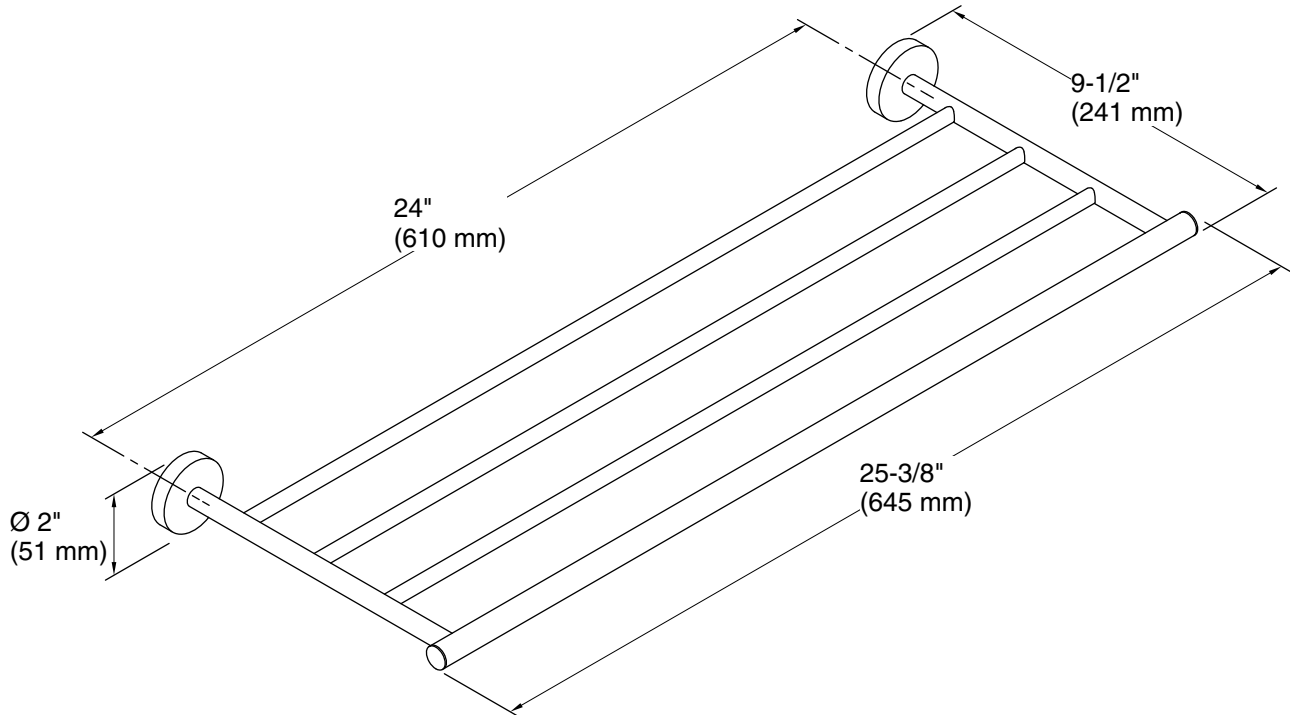

Color	Code	Description
	CP	Polished Chrome
	BN	Vibrant® Brushed Nickel
	BL	Matte Black
	2MB	Vibrant® Brushed Moderne Brass

Technical Information

All product dimensions are nominal.

Material: Zinc

Notes

Install this product according to the installation instructions.