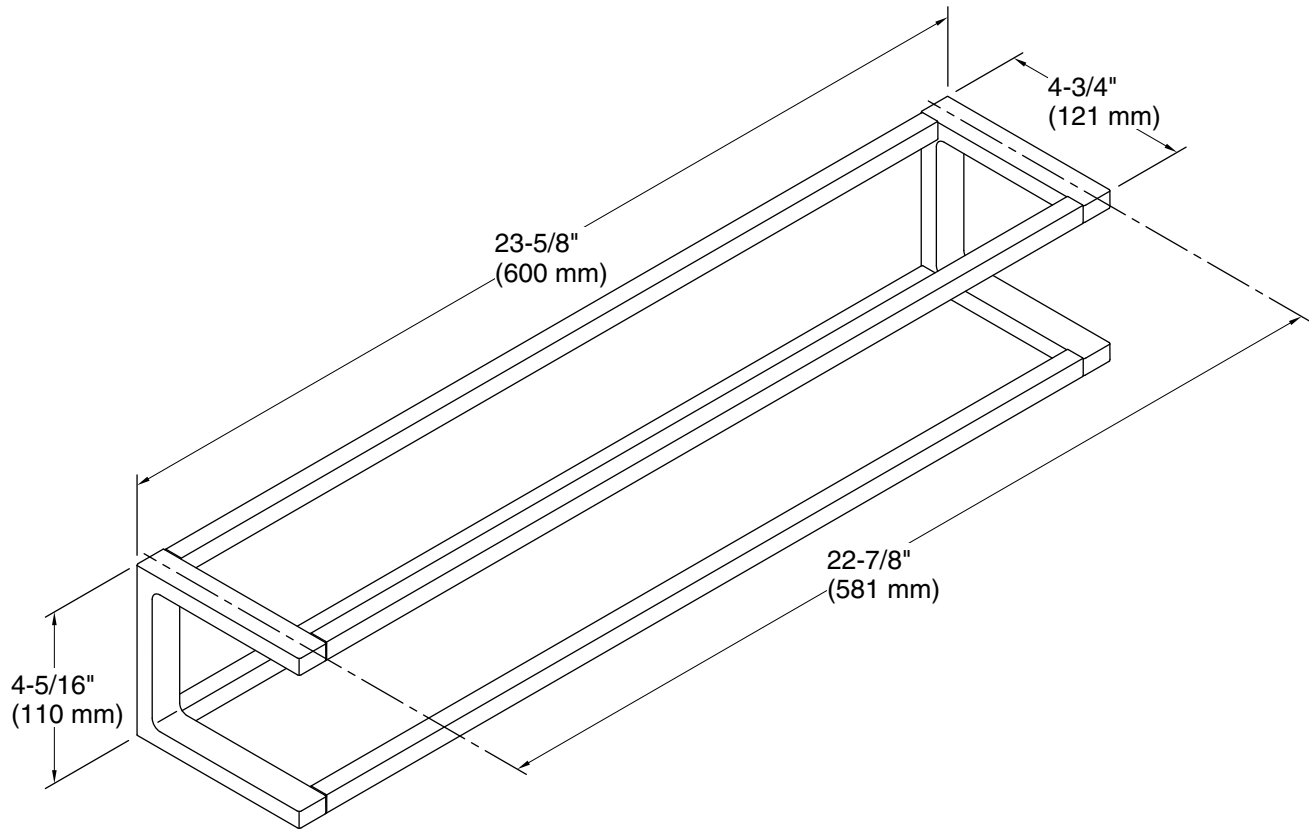

Technical Information

All product dimensions are nominal.

Material: Zinc, Brass

Notes

Install this product according to the installation instructions.

CAUTION: Risk of personal injury. Do not install these products in any area where they are likely to be used inadvertently as a grab bar or support bar. These products are not designed or intended for use as a grab bar or support bar.