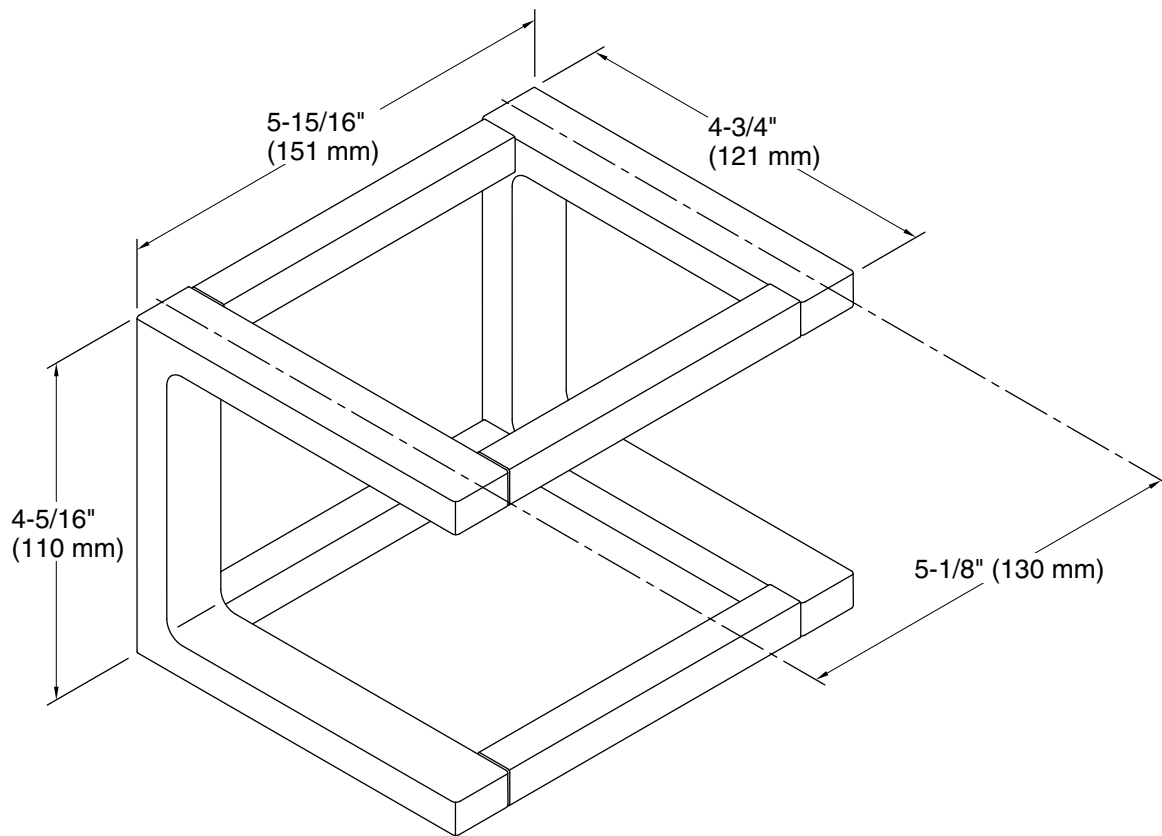

Technical Information

All product dimensions are nominal.

Material: Zinc, Brass

Notes

Install this product according to the installation instructions.

CAUTION: Risk of personal injury. Do not install these products in any area where they are likely to be used inadvertently as a grab bar or support bar. These products are not designed or intended for use as a grab bar or support bar.