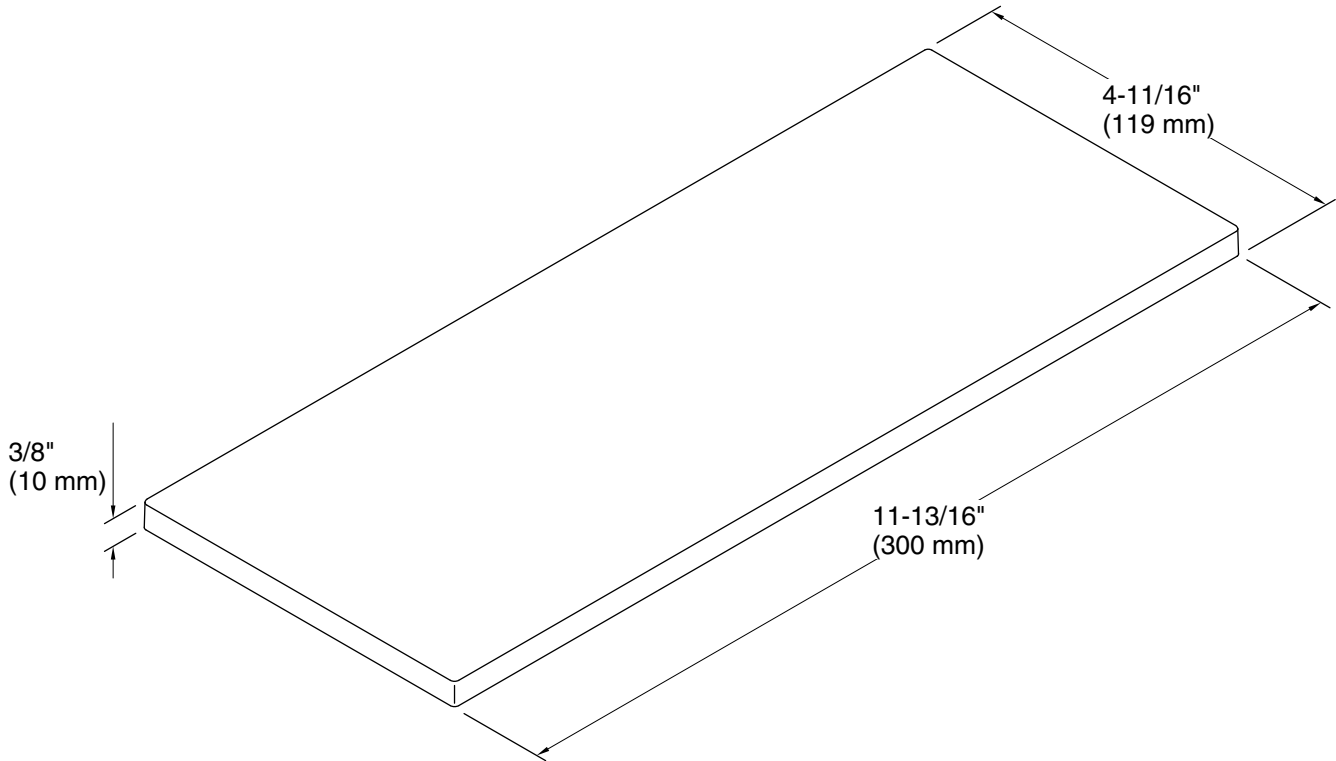

## Features

- Flat tray provides wall-mounted shelf storage for bath essentials
- Fits securely on Draft frames, hotelier, and toilet paper holder (sold separately)
- Pair with other Draft components including trays, containers, and hooks (sold separately)
- Durable composite material
- Coordinates with other products in the Draft collection

## Technical Information

All product dimensions are nominal.

Material: Plastic