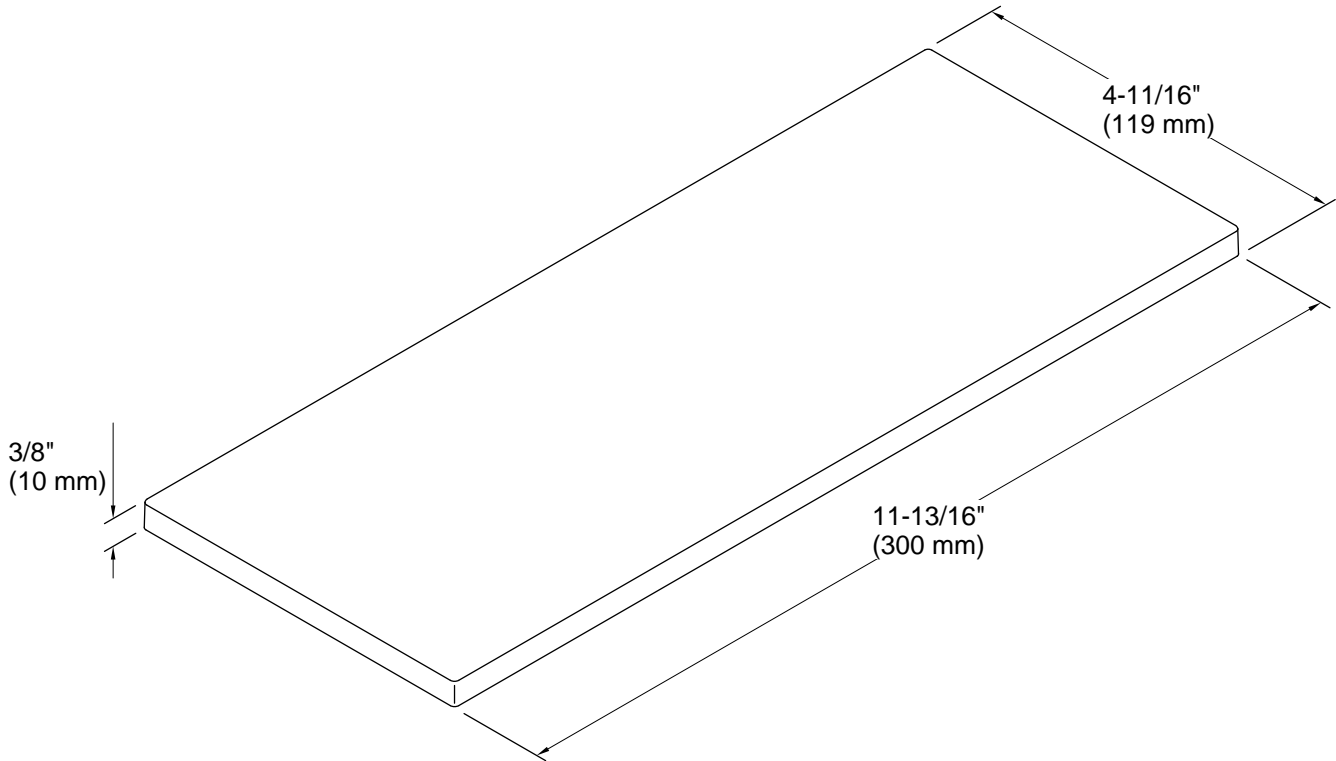

Technical Information

All product dimensions are nominal.

Material: Plastic