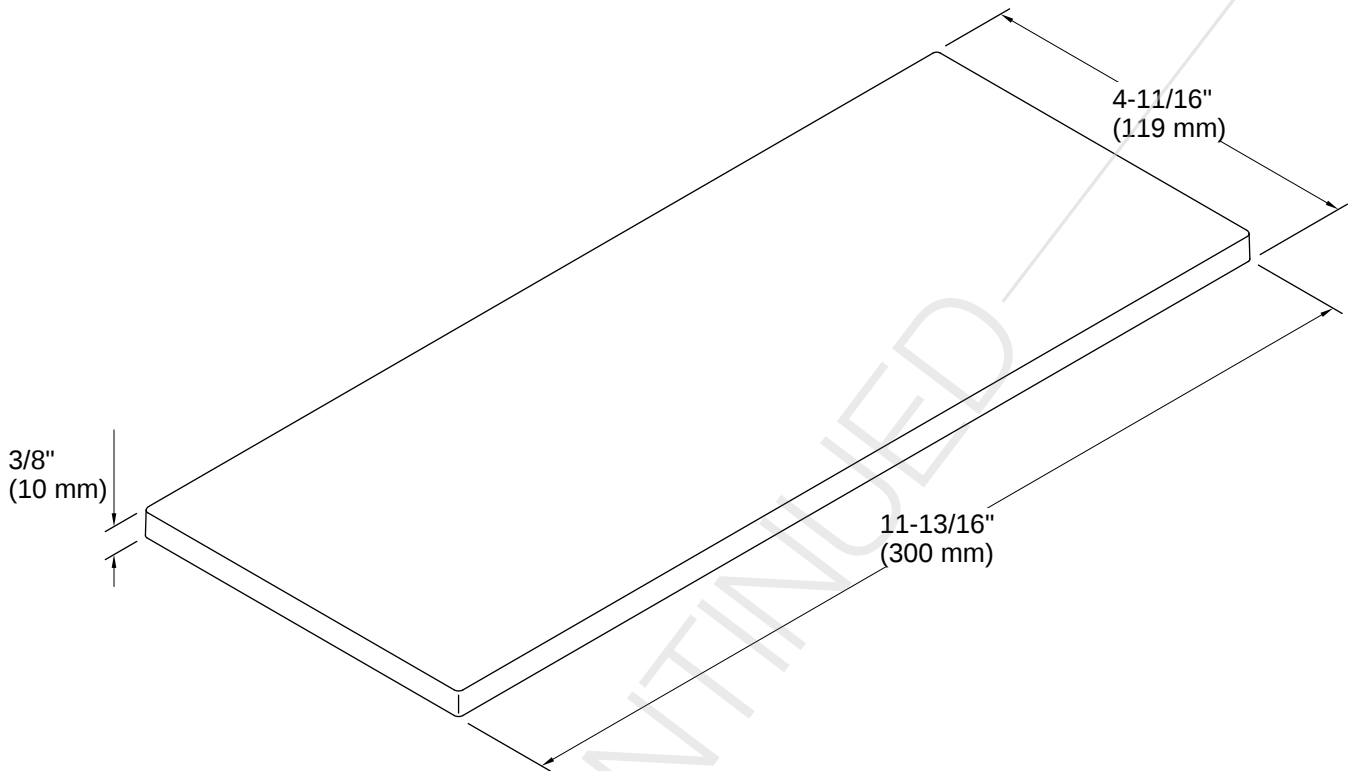

Installation Notes

Install this product according to the installation instructions.

DISCONTINUED