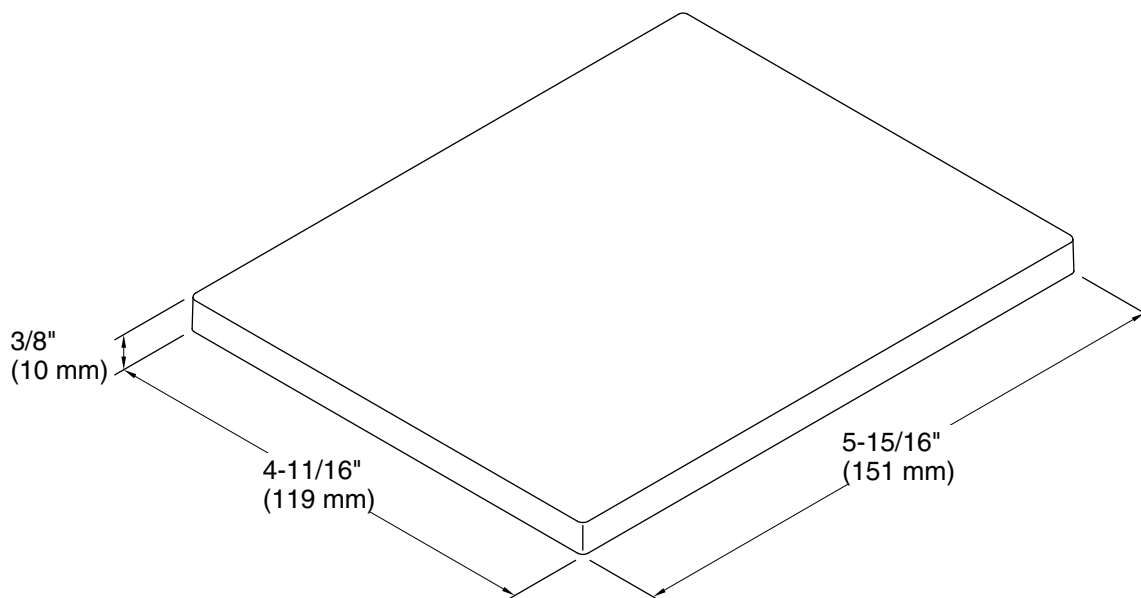

Technical Information

All product dimensions are nominal.

Material: Plastic, Silicone