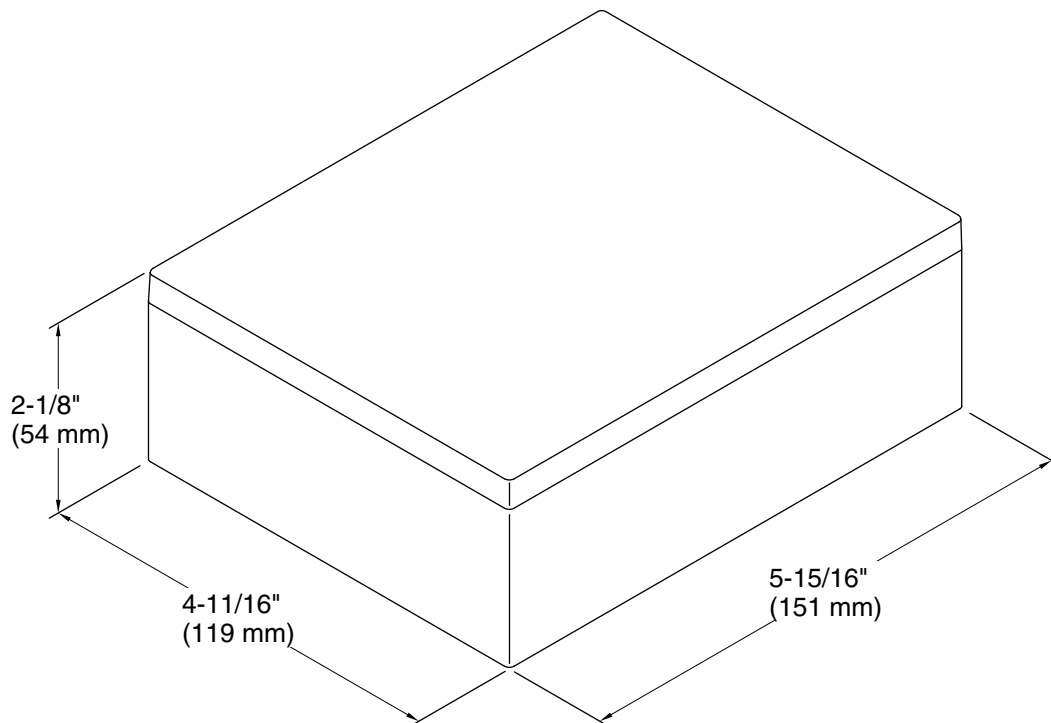

Technical Information

All product dimensions are nominal.

Material: Plastic, Silicone