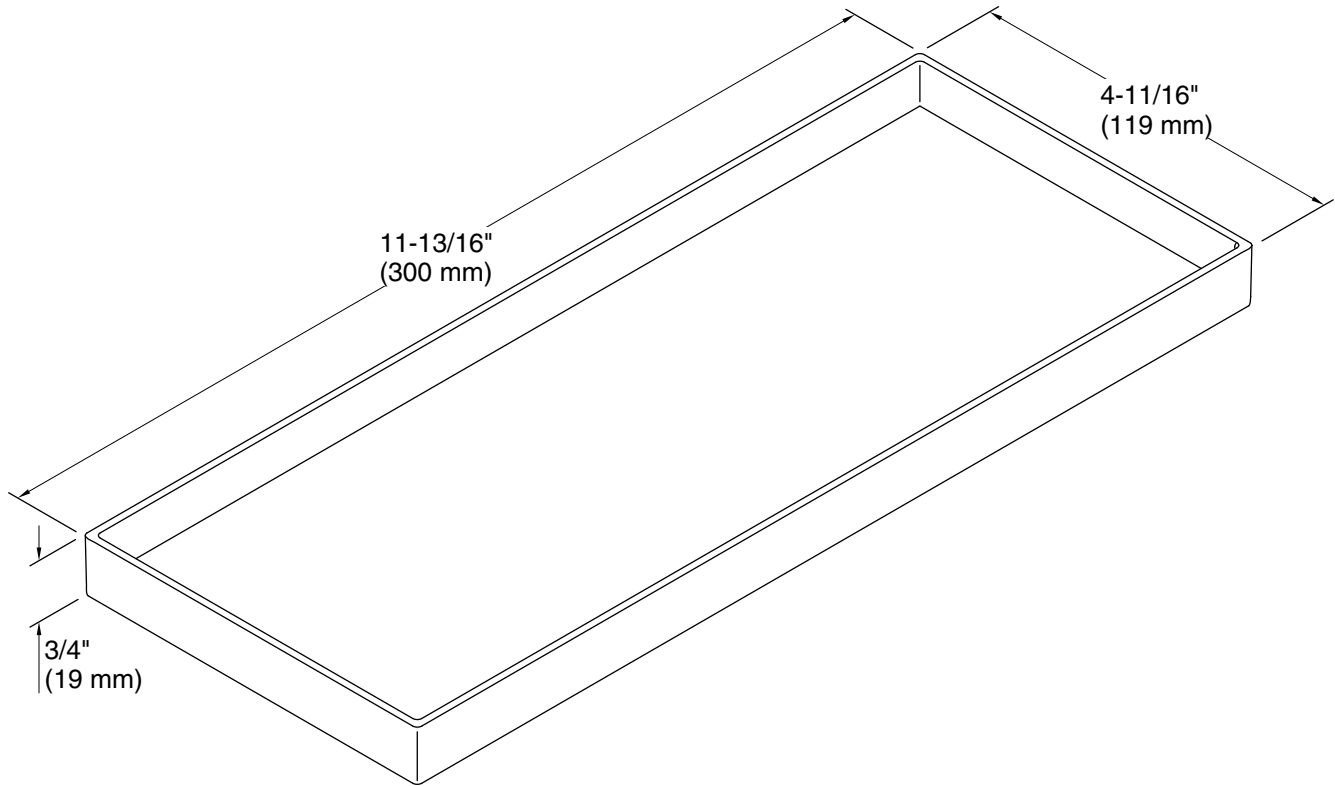

## Features

- Tray with rim provides wall-mounted shelf storage for bath items
- Fits securely on Draft frames, hotelier, and toilet paper holder (sold separately)
- Pair with other Draft components including trays, containers, and hooks (sold separately)
- Durable composite material
- Coordinates with other products in the Draft collection

## Technical Information

All product dimensions are nominal.

Material: Plastic, Silicone