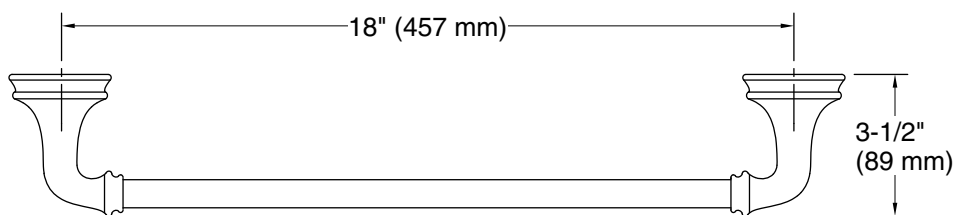

Features

- 18" (457 mm) bar
- Coordinates with other products in the Bellera collection

Material

- Premium metal construction for durability and reliability
- KOHLER finishes resist corrosion and tarnishing

Color tiles intended for reference only.

Color	Code	Description
	CP	Polished Chrome
	BN	Vibrant® Brushed Nickel

Technical Information

All product dimensions are nominal.

Material: Zinc

Notes

Install this product according to the installation instructions.