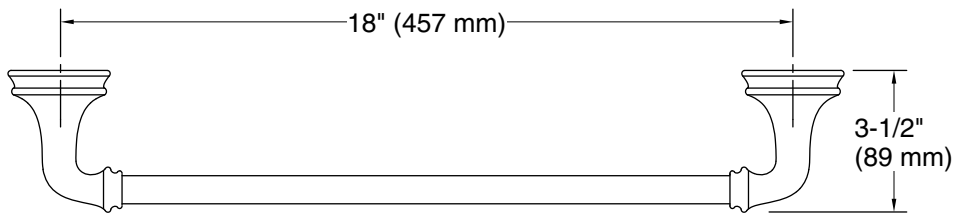

Technical Information

All product dimensions are nominal.

Material: Zinc

Notes

Install this product according to the installation instructions.