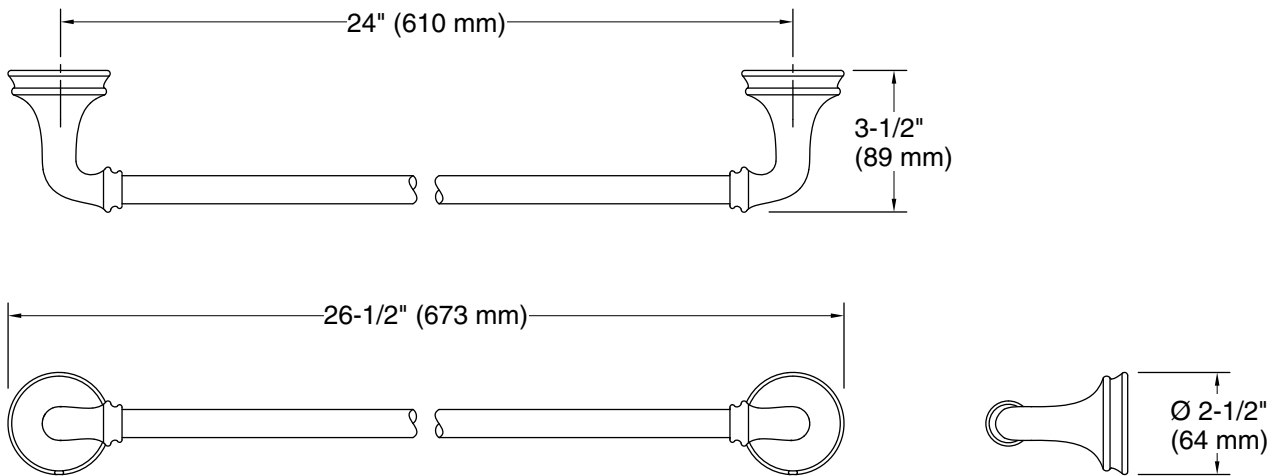

Features

- 24" (610 mm) bar
- Coordinates with other products in the Bellera collection

Material

- Premium metal construction for durability and reliability
- KOHLER® finishes resist corrosion and tarnishing

Technical Information

All product dimensions are nominal.

Material: Zinc

Notes

Install this product according to the installation instructions.