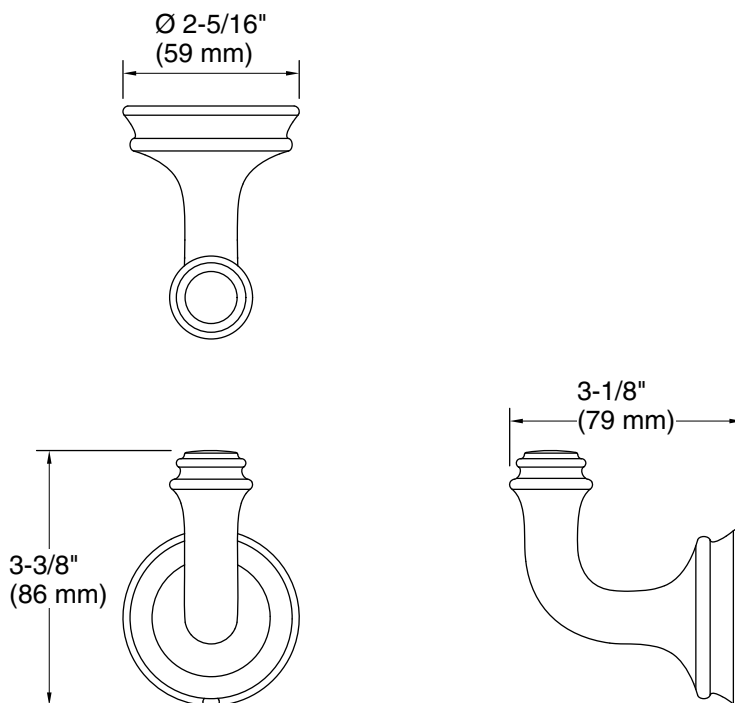

Technical Information

All product dimensions are nominal.

Material: Zinc

Notes

Install this product according to the installation instructions.