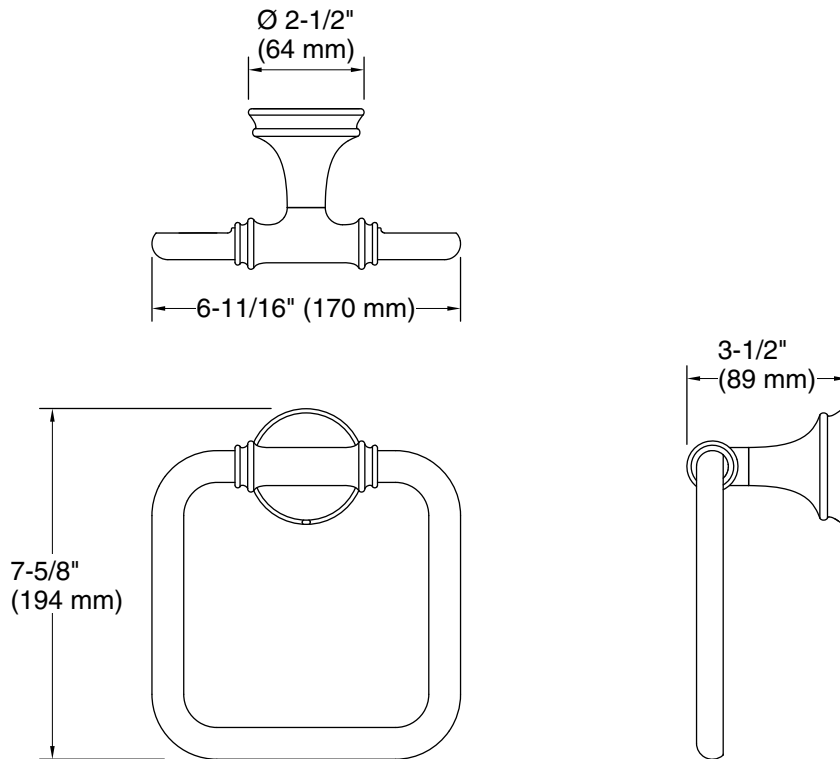

Features

- Coordinates with other products in the Bellera collection

Material

- Premium metal construction for durability and reliability
- KOHLER finishes resist corrosion and tarnishing

Codes/Standards

None Applicable

Technical Information

All product dimensions are nominal.

Material: Zinc

Notes

Install this product according to the installation instructions.