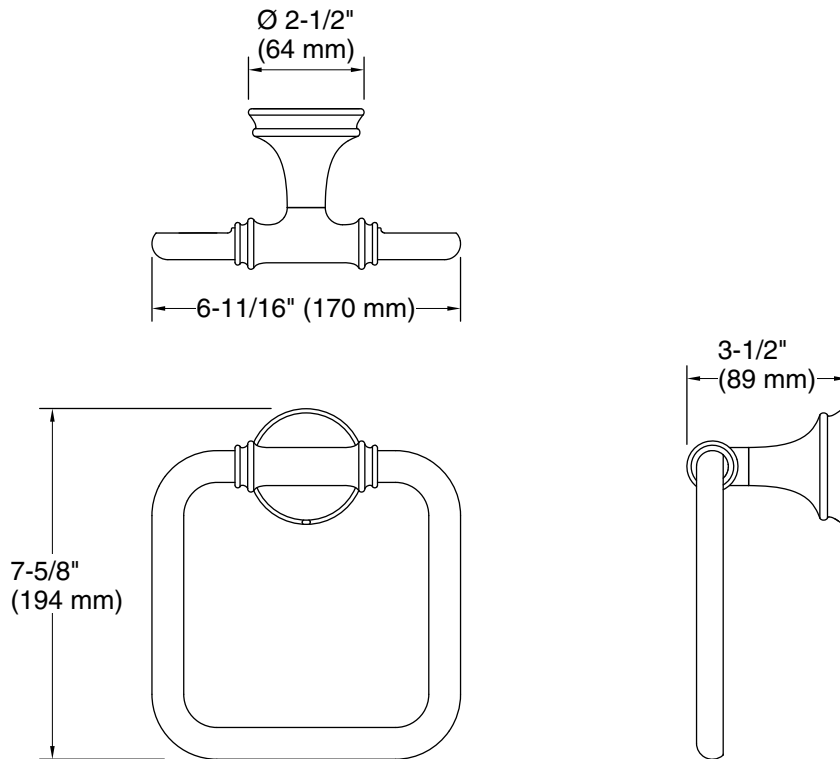

Technical Information

All product dimensions are nominal.

Material: Zinc

Notes

Install this product according to the installation instructions.