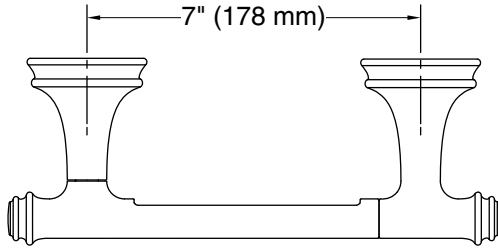

Features

- Pivoting holder makes changing toilet paper quick and simple
- Coordinates with other products in the Bellera collection

Material

- Premium metal construction for durability and reliability
- KOHLER® finishes resist corrosion and tarnishing

Technical Information

All product dimensions are nominal.

Material: Zinc

Notes

Install this product according to the installation instructions.