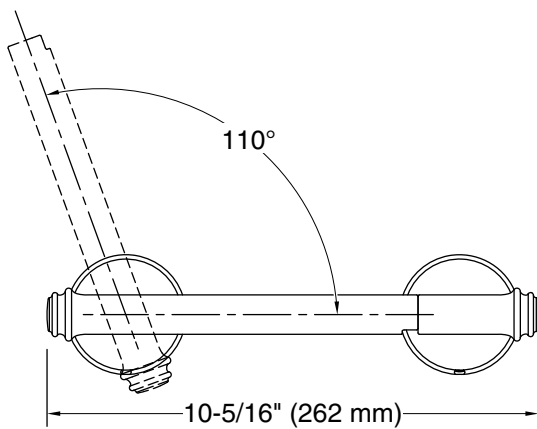

Features

- Pivoting holder makes changing toilet paper quick and simple
- Coordinates with other products in the Bellera collection

Material

- Premium metal construction for durability and reliability
- KOHLER® finishes resist corrosion and tarnishing

Technical Information

All product dimensions are nominal.

Material: Zinc

Notes

Install this product according to the installation instructions.