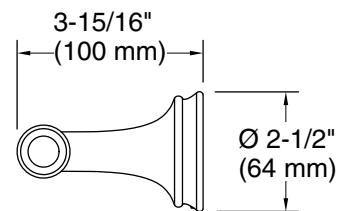

Features

- Pivoting holder makes changing toilet paper quick and simple
- Coordinates with other products in the Bellera collection

Material

- Premium metal construction for durability and reliability
- KOHLER® finishes resist corrosion and tarnishing

Technical Information

All product dimensions are nominal.

Material: Zinc

Notes

Install this product according to the installation instructions.