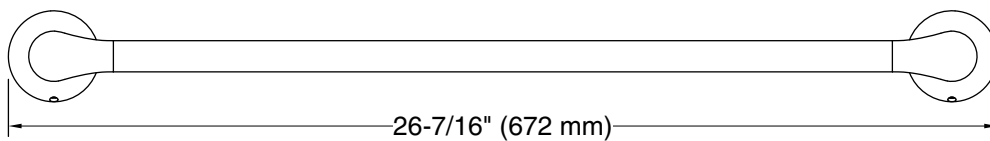

Features

- 24" (610 mm) bar
- Coordinates with other products in the Simplice collection

Material

- Premium metal construction for durability and reliability
- KOHLER® finishes resist corrosion and tarnishing

| Color | Code | Description |
|---|------|-------------------------|
|  | CP | Polished Chrome |
|  | BN | Vibrant® Brushed Nickel |
|  | BL | Matte Black |

Technical Information

All product dimensions are nominal.