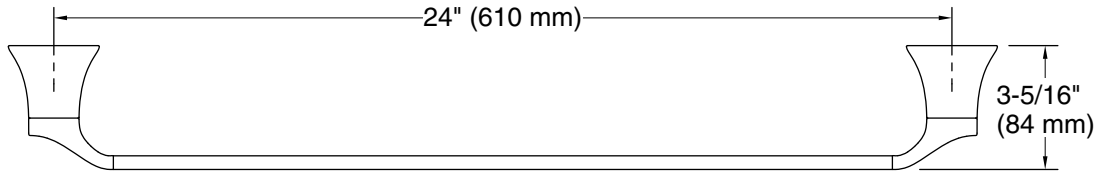

Features

- 24" (610 mm) bar
- Coordinates with other products in the Simplice collection

Material

- Premium metal construction for durability and reliability
- KOHLER® finishes resist corrosion and tarnishing

| Color | Code | Description |
|---|------|-------------------------|
|  | CP | Polished Chrome |
|  | BN | Vibrant® Brushed Nickel |
|  | BL | Matte Black |

Technical Information

All product dimensions are nominal.