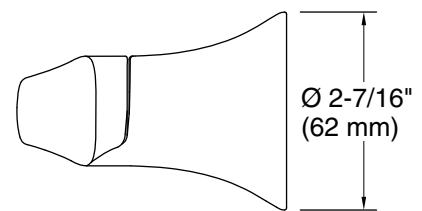

Simplice®
Pivoting toilet paper holder
K-27397

Features

- Pivoting holder makes changing toilet paper quick and simple
- Coordinates with other products in the Simplice collection

Material

- Premium metal construction for durability and reliability
- KOHLER® finishes resist corrosion and tarnishing

Color tiles intended for reference only.

Color	Code	Description
	CP	Polished Chrome
	BN	Vibrant® Brushed Nickel
	BL	Matte Black

Technical Information

All product dimensions are nominal.

Material: Zinc

Notes