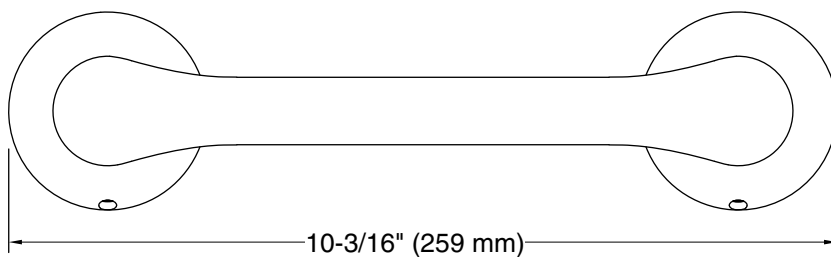

Simplice®
Pivoting toilet paper holder
K-27397

Features

- Pivoting holder makes changing toilet paper quick and simple
- Coordinates with other products in the Simplice collection

Material

- Premium metal construction for durability and reliability
- KOHLER® finishes resist corrosion and tarnishing

Color tiles intended for reference only.

Color	Code	Description
	CP	Polished Chrome
	BN	Vibrant® Brushed Nickel
	BL	Matte Black

Technical Information

All product dimensions are nominal.

Material: Zinc

Notes