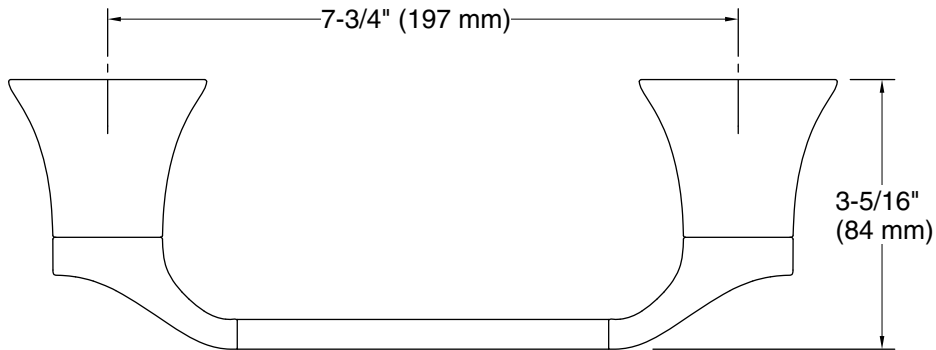

Simplice®
Pivoting toilet paper holder
K-27397

Features

- Pivoting holder makes changing toilet paper quick and simple
- Coordinates with other products in the Simplice collection

Material

- Premium metal construction for durability and reliability
- KOHLER® finishes resist corrosion and tarnishing

Color tiles intended for reference only.

Color	Code	Description
	CP	Polished Chrome
	BN	Vibrant® Brushed Nickel
	BL	Matte Black

Technical Information

All product dimensions are nominal.

Material: Zinc

Notes