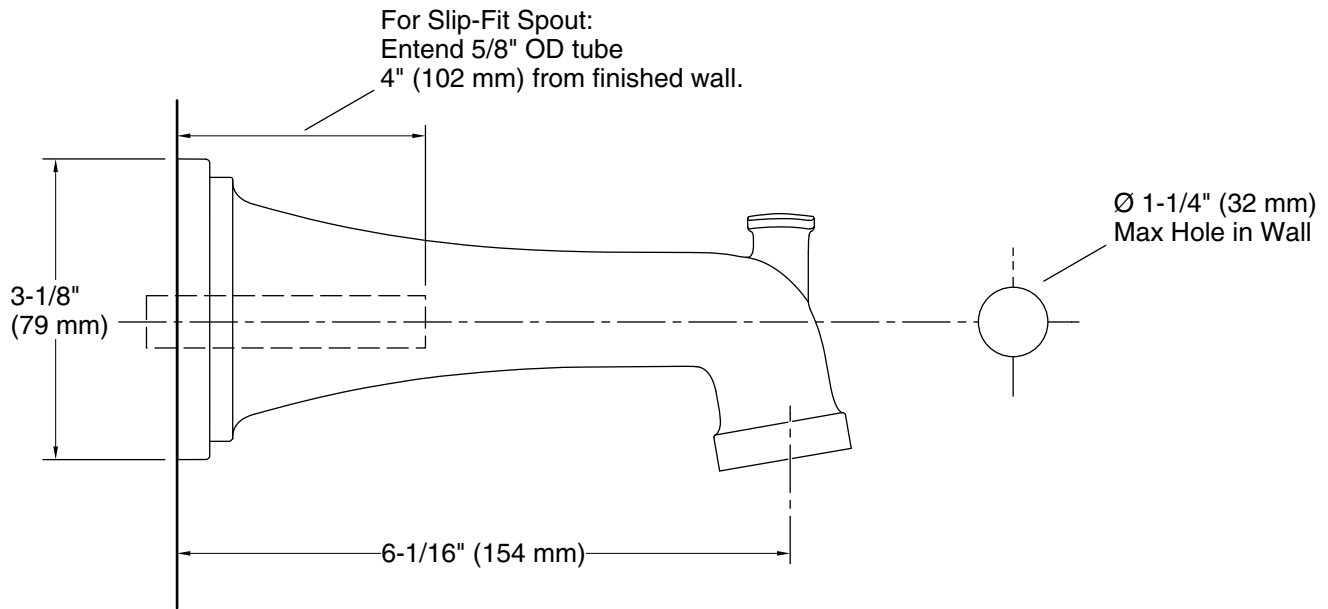

Technical Information

All product dimensions are nominal.

Drain included: No

Spout:

Spout reach: 6-1/16" (154 mm)

Handshower:

Rated maximum flow: 0 gal/min (0 l/min)