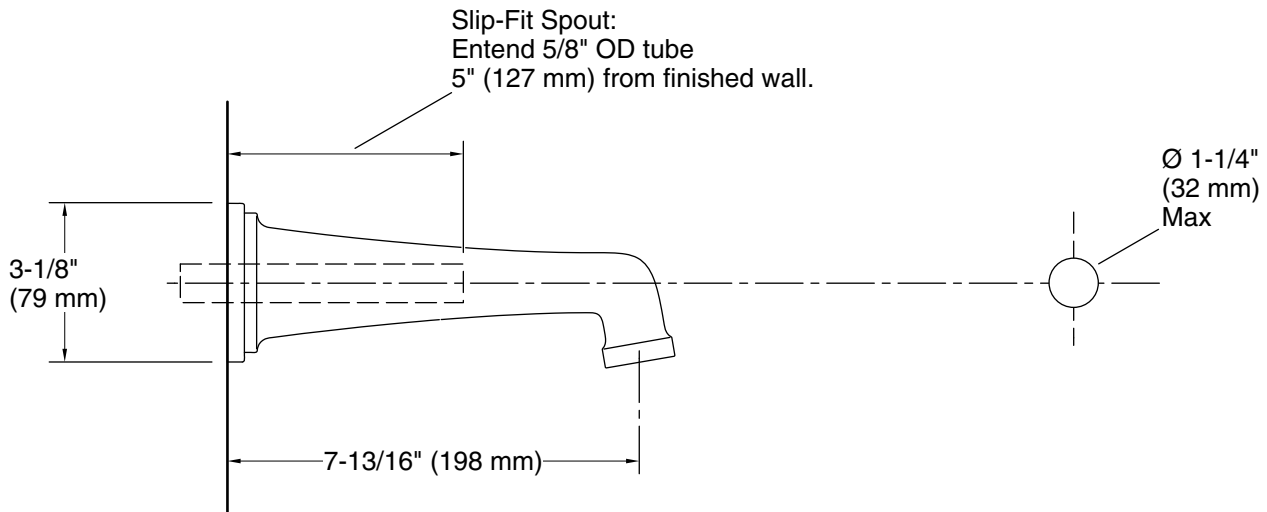

Features

- Non-diverter spout with slip-fit connection
- 7-13/16" (198 mm) spout reach
- 1-1/4" (31.8 mm) max hole diameter
- Coordinates with other products in the Riff collection

Material

- Premium metal construction for durability and reliability
- KOHLER® finishes resist corrosion and tarnishing

Technical Information

All product dimensions are nominal.

Drain included: No

Spout:

Spout reach: 7-13/16" (198 mm)

Handshower:

Rated maximum flow: 0 gal/min (0 l/min)

Notes