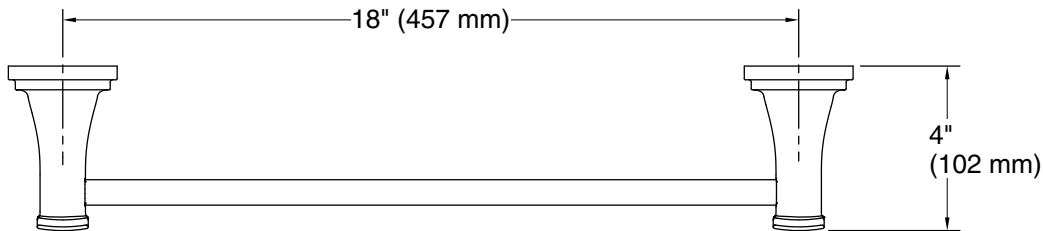

Technical Information

All product dimensions are nominal.

Material: Zinc, Stainless Steel