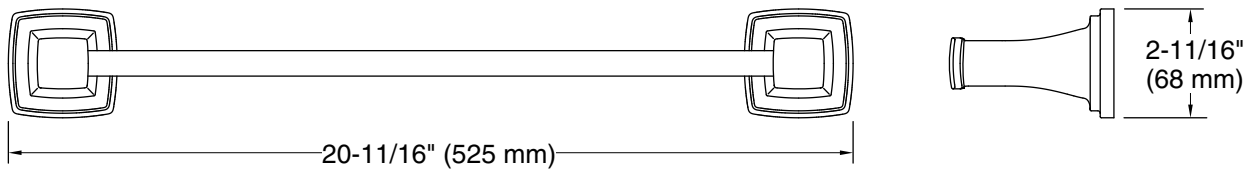

Features

- 18" (457 mm) bar
- Coordinates with other products in the Riff collection

Material

- Premium metal construction for durability and reliability
- KOHLER® finishes resist corrosion and tarnishing

Color	Code	Description
	CP	Polished Chrome
	SN	Vibrant® Polished Nickel
	BN	Vibrant® Brushed Nickel
	BL	Matte Black
	2MB	Vibrant® Brushed Moderne Brass

Technical Information

All product dimensions are nominal.