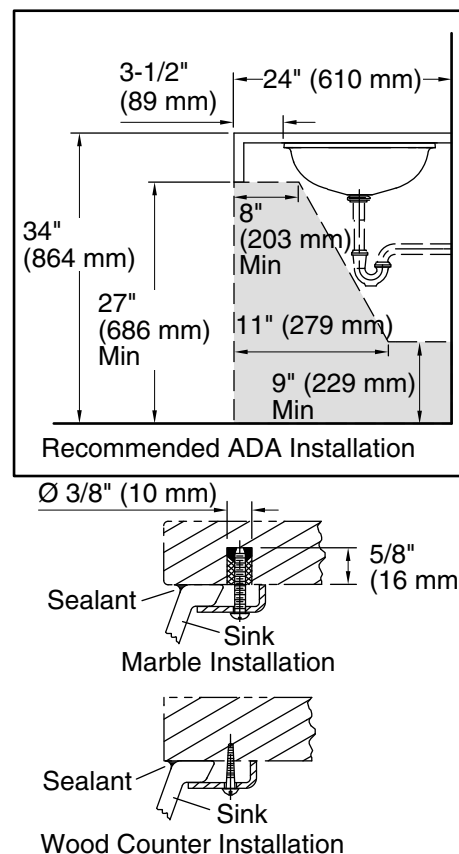

Available Colors/Finishes

Color tiles intended for reference only.

Color Code Description

Color	Code	Description
	B11	Ice

Technical Information

All product dimensions are nominal.

- Basin configuration: Single Bowl
- Bowl area (Only): Length: 17-3/16" (437 mm)
 Width: 14-3/16" (360 mm)
 Bowl depth: 4-3/4" (121 mm)
 Water depth: 4-3/4" (121 mm)
- With overflow: No
- Drain hole: 1-3/4" (44 mm)
- Template: 1151011-7, required, included

Notes

- Install this product according to the installation instructions.
- Product does not have an overflow.
- NOTICE: Countertop manufacturer or cutter must use the cut-out template provided with the product, or a current one provided by Kohler Co. (call 1-800-4-KOHLER). Kohler Co. is not responsible for cutout errors when the incorrect cut-out template is used.
- ADA, OBC, CSA B651 compliant when installed to the specific requirements of these regulations.