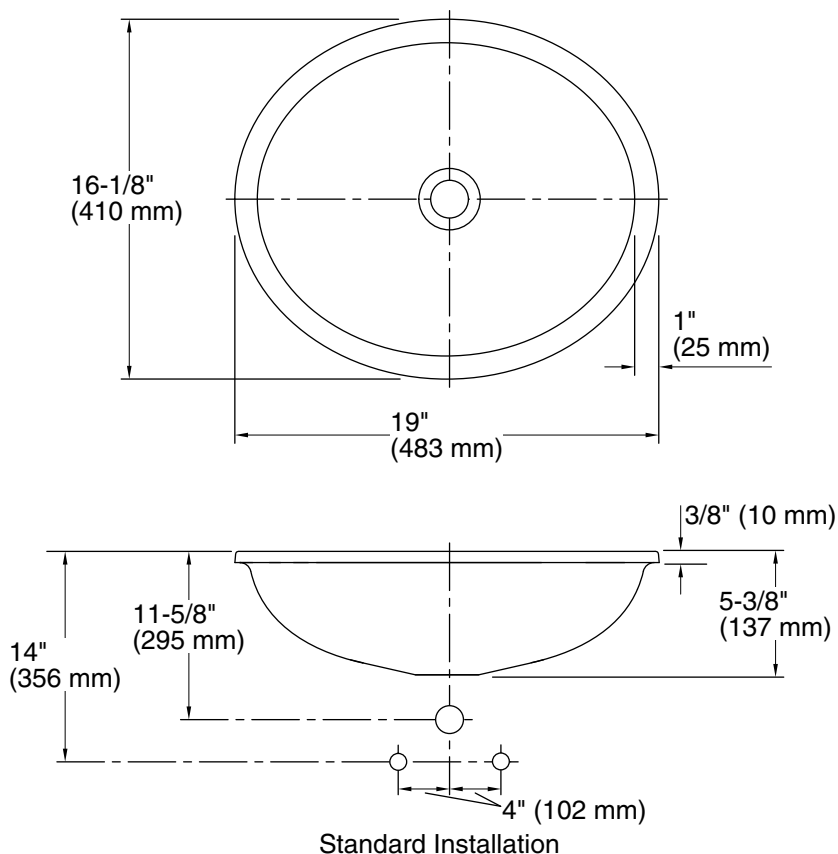

Available Colors/Finishes

Color tiles intended for reference only.

Color Code Description

Color	Code	Description
	B11	Ice

Technical Information

All product dimensions are nominal.

- Basin configuration: Single Bowl
- Bowl area (Only): Length: 17-3/16" (437 mm)
 Width: 14-3/16" (360 mm)
 Bowl depth: 4-3/4" (121 mm)
 Water depth: 4-3/4" (121 mm)
- With overflow: No
- Drain hole: 1-3/4" (44 mm)
- Template: 1151011-7, required, included