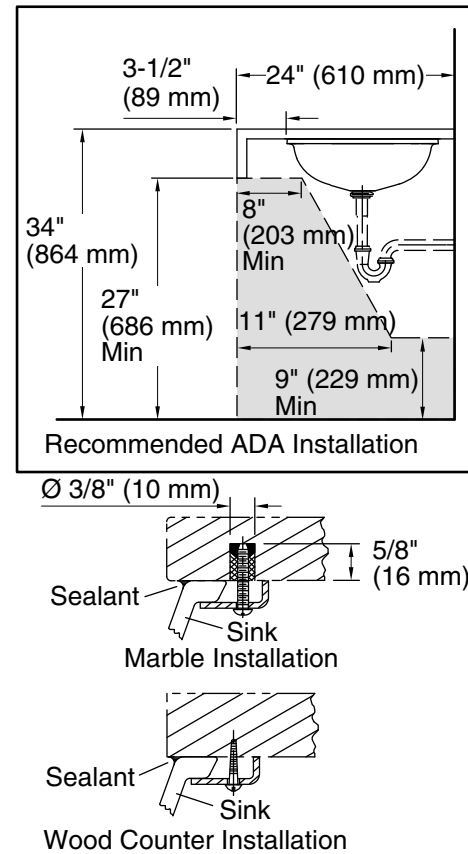

Available Colors/Finishes

Color tiles intended for reference only.

Color Code Description

	B11	Ice
--	-----	-----

Technical Information

All product dimensions are nominal.

Basin configuration:	Single Bowl
Bowl area:	Length: 17-3/16" (437 mm)
	Width: 14-3/16" (360 mm)
	Bowl depth: 4-3/4" (121 mm)
	Water depth: 4-3/4" (121 mm)
With overflow:	No
Drain hole:	1-3/4" (44 mm)
Template:	1151011-7, required, included

Notes

Install this product according to the installation instructions.

Product does not have an overflow.

NOTICE: Countertop manufacturer or cutter must use the cut-out template provided with the product, or a current one provided by Kohler Co. (call 1-800-4-KOHLER). Kohler Co. is not responsible for cutout errors when the incorrect cut-out template is used.