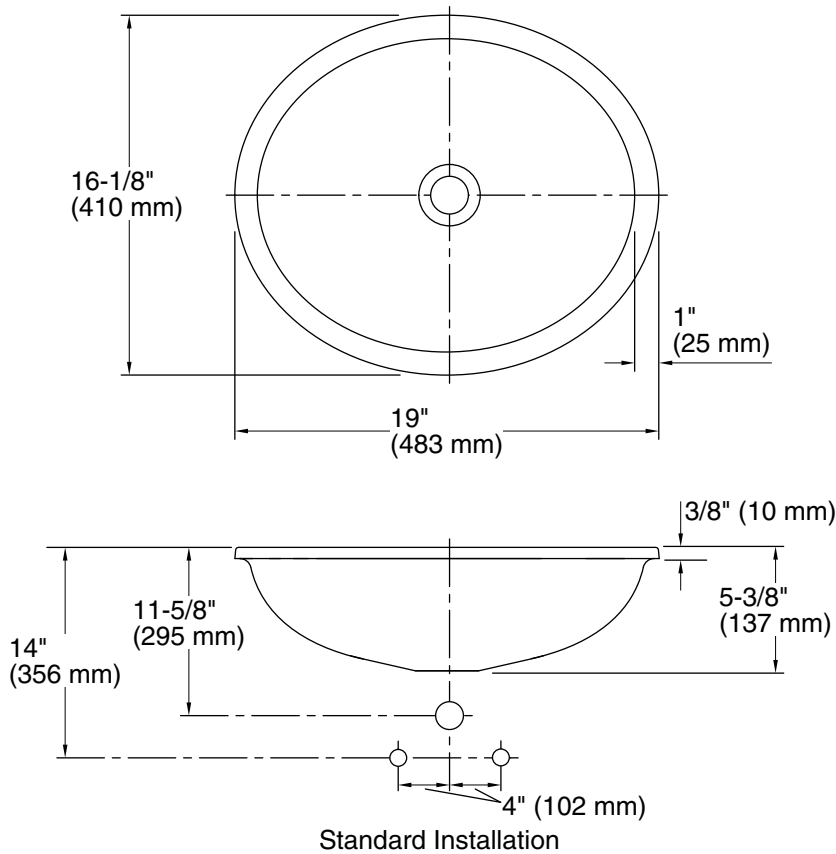

Available Colors/Finishes

Color tiles intended for reference only.

Color Code Description

	B11	Ice
--	-----	-----

Technical Information

All product dimensions are nominal.

Basin configuration:	Single Bowl
Bowl area:	Length: 17-3/16" (437 mm)
	Width: 14-3/16" (360 mm)
	Bowl depth: 4-3/4" (121 mm)
	Water depth: 4-3/4" (121 mm)
With overflow:	No
Drain hole:	1-3/4" (44 mm)
Template:	1151011-7, required, included