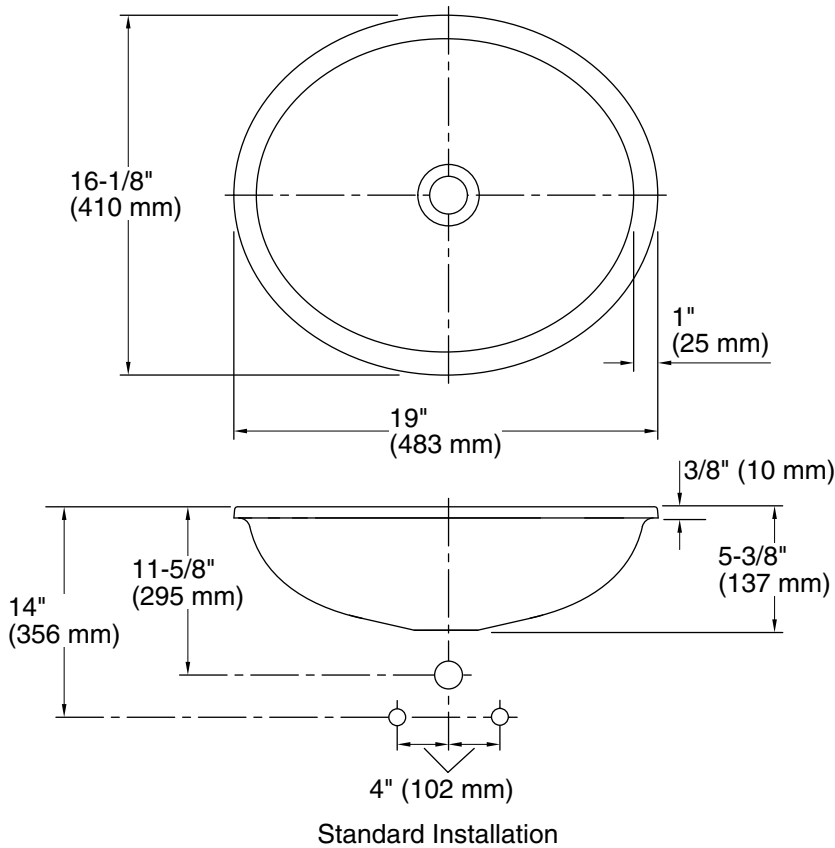

Color Code Description

 B11 Ice

Technical Information

All product dimensions are nominal.

Basin configuration:	Single Bowl
Bowl area (Only):	Length: 17-3/16" (437 mm) Width: 14-3/16" (360 mm) Bowl depth: 4-3/4" (121 mm) Water depth: 4-3/4" (121 mm)
With overflow:	No
Drain hole:	1-3/4" (44 mm)
Template:	1151011-7, required, included