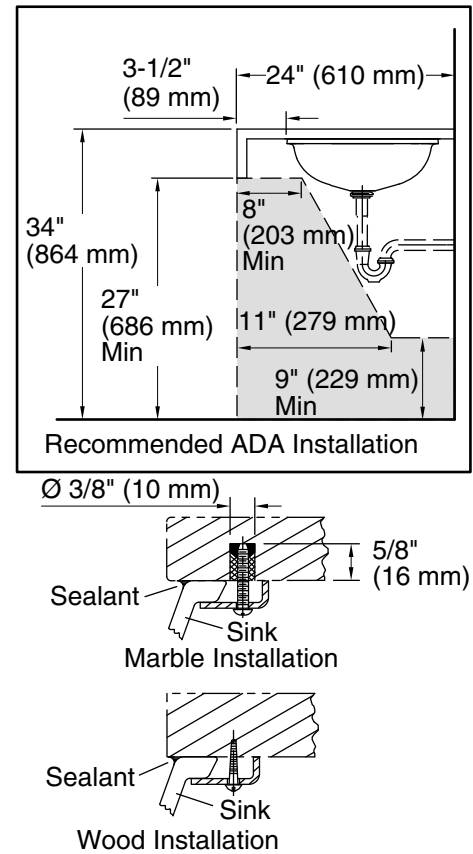

Color Code Description

 B11 Ice

Technical Information

All product dimensions are nominal.

Basin configuration:	Single Bowl
Bowl area (Only):	Length: 17-3/16" (437 mm) Width: 14-3/16" (360 mm) Bowl depth: 4-3/4" (121 mm) Water depth: 4-3/4" (121 mm)
With overflow:	No
Drain hole:	1-3/4" (44 mm)
Template:	1151011-7, required, included