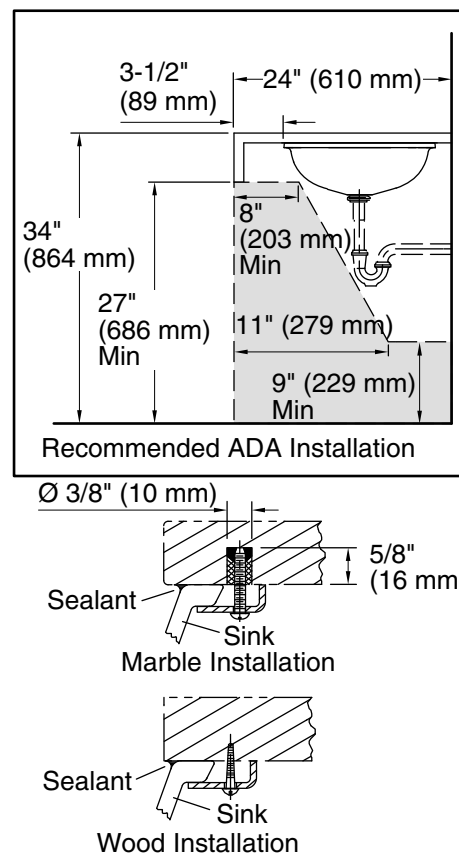

Color Code Description

	B11	Ice
---	-----	-----

Technical Information

All product dimensions are nominal.

Basin configuration:	Single Bowl
Basin area (Only):	Length: 17-3/16" (437 mm) Width: 14-3/16" (360 mm) Bowl depth: 4-3/4" (121 mm) Water depth: 4-3/4" (121 mm)
With overflow:	No
Drain hole:	1-3/4" (44 mm)
Template:	1151011-7, required, included

Notes

Install this product according to the installation instructions.

NOTICE: Countertop manufacturer or cutter must use the cut-out template provided with the product, or a current one provided by Kohler Co. (call 1-800-4-KOHLER). Kohler Co. is not responsible for cutout errors when the incorrect cut-out template is used.