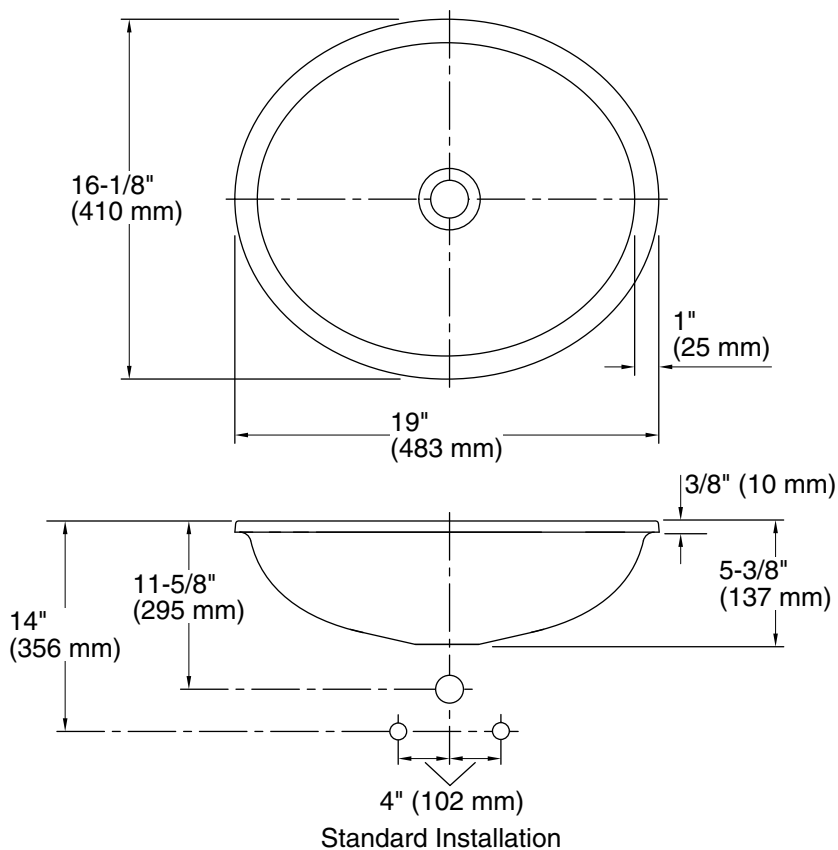

Color Code Description

	B11	Ice
---	-----	-----

Technical Information

All product dimensions are nominal.

Basin configuration:	Single Bowl
Basin area (Only):	Length: 17-3/16" (437 mm) Width: 14-3/16" (360 mm) Bowl depth: 4-3/4" (121 mm) Water depth: 4-3/4" (121 mm)
With overflow:	No
Drain hole:	1-3/4" (44 mm)
Template:	1151011-7, required, included