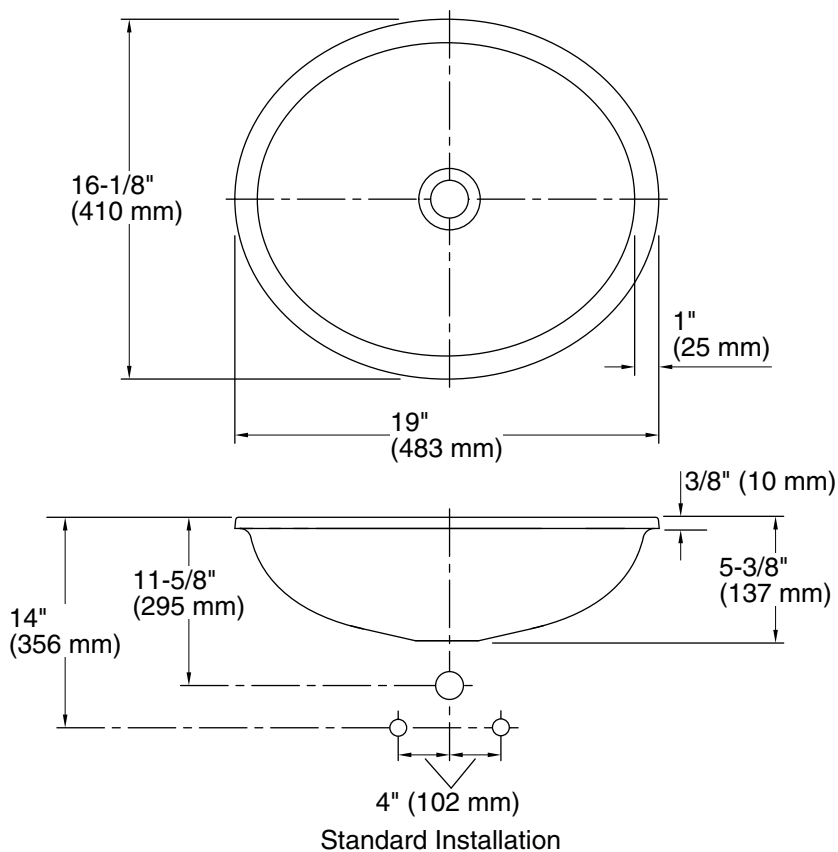

Color Code Description

 B11 Ice

Technical Information

All product dimensions are nominal.

Basin configuration:	Single Bowl
Basin area (Only):	Length: 17-3/16" (437 mm)
	Width: 14-3/16" (360 mm)
	Bowl depth: 4-3/4" (121 mm)
	Water depth: 4-3/4" (121 mm)
With overflow:	No
Drain hole:	1-3/4" (44 mm)
Template:	1151011-7, required, included