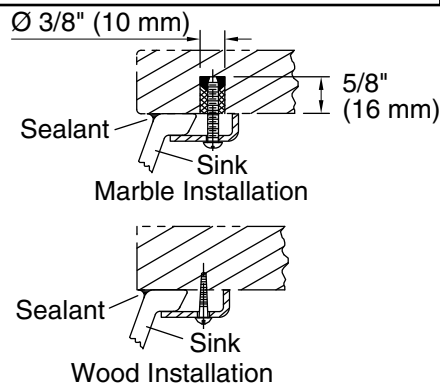

Color Code Description

 B11 Ice

Technical Information

All product dimensions are nominal.

Basin configuration:	Single Bowl
Basin area (Only):	Length: 17-3/16" (437 mm)
	Width: 14-3/16" (360 mm)
	Bowl depth: 4-3/4" (121 mm)
	Water depth: 4-3/4" (121 mm)
With overflow:	No
Drain hole:	1-3/4" (44 mm)
Template:	1151011-7, required, included