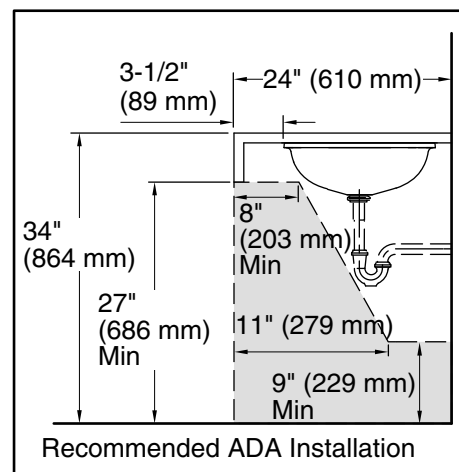

Color Code Description

 B11 Ice

Technical Information

All product dimensions are nominal.

Basin configuration:	Single Bowl
Basin area (Only):	Length: 17-3/16" (437 mm)
	Width: 14-3/16" (360 mm)
	Bowl depth: 4-3/4" (121 mm)
	Water depth: 4-3/4" (121 mm)
With overflow:	No
Drain hole:	1-3/4" (44 mm)
Template:	1151011-7, required, included