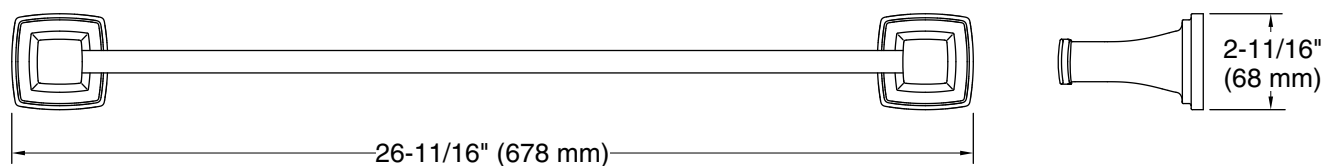

Features

- 24" (610 mm) bar
- Coordinates with other products in the Riff collection

Material

- Premium metal construction for durability and reliability
- KOHLER® finishes resist corrosion and tarnishing

Color	Code	Description
	CP	Polished Chrome
	SN	Vibrant® Polished Nickel
	BN	Vibrant® Brushed Nickel
	BL	Matte Black
	2MB	Vibrant® Brushed Moderne Brass

Technical Information

All product dimensions are nominal.