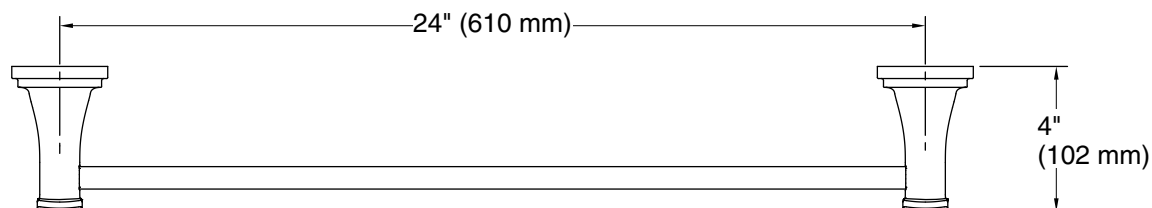

Technical Information

All product dimensions are nominal.

Material: Zinc, Stainless Steel