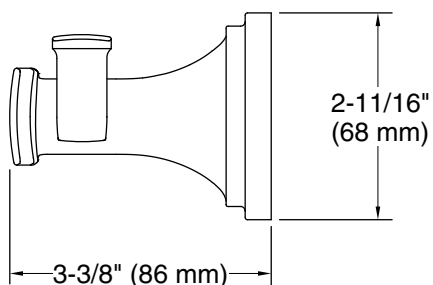

Features

- Double robe hook provides convenient hanging storage of robes, towels, and other bath items
- Coordinates with other products in the Riff collection

Material

- Premium metal construction for durability and reliability
- KOHLER® finishes resist corrosion and tarnishing

Technical Information

All product dimensions are nominal.

Material: Zinc