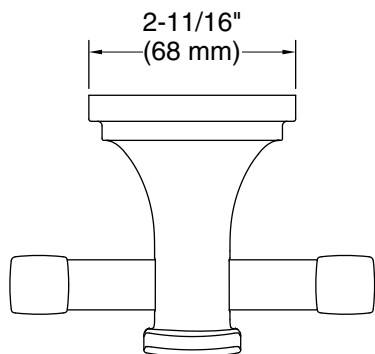

Features

- Double robe hook provides convenient hanging storage of robes, towels, and other bath items
- Coordinates with other products in the Riff collection

Material

- Premium metal construction for durability and reliability
- KOHLER® finishes resist corrosion and tarnishing

Technical Information

All product dimensions are nominal.

Material: Zinc