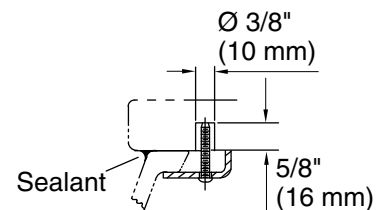

Features

- Bowl-shaped basin with concentric ring styling
- No faucet holes; requires wall- or counter-mount faucet
- Glass material provides a strong durable surface that is easy to clean yet visually distinctive
- Fits standard 14" x 17" (356 x 432 mm) countertop cutout

Technical Information

All product dimensions are nominal.

Basin configuration: Single Bowl

Min. base cabinet width: 24" (610 mm)

With overflow: No

Drain hole: 1-11/16" (43 mm)

Template: Undermount, 1151011-7, required, included