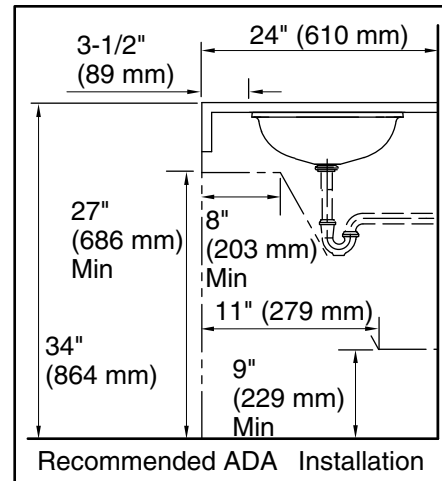

Features

- Bowl-shaped basin with concentric ring styling
- No faucet holes; requires wall- or counter-mount faucet
- Glass material provides a strong durable surface that is easy to clean yet visually distinctive
- Fits standard 14" x 17" (356 x 432 mm) countertop cutout

Technical Information

All product dimensions are nominal.

Basin configuration: Single Bowl

Min. base cabinet width: 24" (610 mm)

With overflow: No

Drain hole: 1-11/16" (43 mm)

Template: Undermount, 1151011-7, required, included