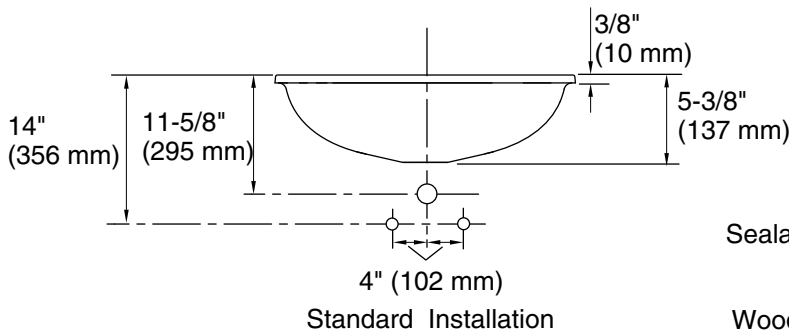

Features

- Bowl-shaped basin with concentric ring styling
- No faucet holes; requires wall- or counter-mount faucet
- Glass material provides a strong durable surface that is easy to clean yet visually distinctive
- Fits standard 14" x 17" (356 x 432 mm) countertop cutout

Technical Information

All product dimensions are nominal.

Basin configuration: Single Bowl

Min. base cabinet width: 24" (610 mm)

With overflow: No

Drain hole: 1-11/16" (43 mm)

Template: Undermount, 1151011-7, required, included