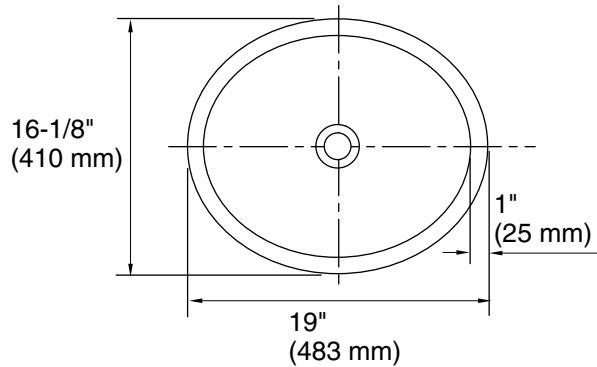

Features

- Bowl-shaped basin with concentric ring styling
- No faucet holes; requires wall- or counter-mount faucet
- Glass material provides a strong durable surface that is easy to clean yet visually distinctive
- Fits standard 14" x 17" (356 x 432 mm) countertop cutout

Technical Information

All product dimensions are nominal.

Basin configuration: Single Bowl

Min. base cabinet width: 24" (610 mm)

With overflow: No

Drain hole: 1-11/16" (43 mm)

Template: Undermount, 1151011-7, required, included