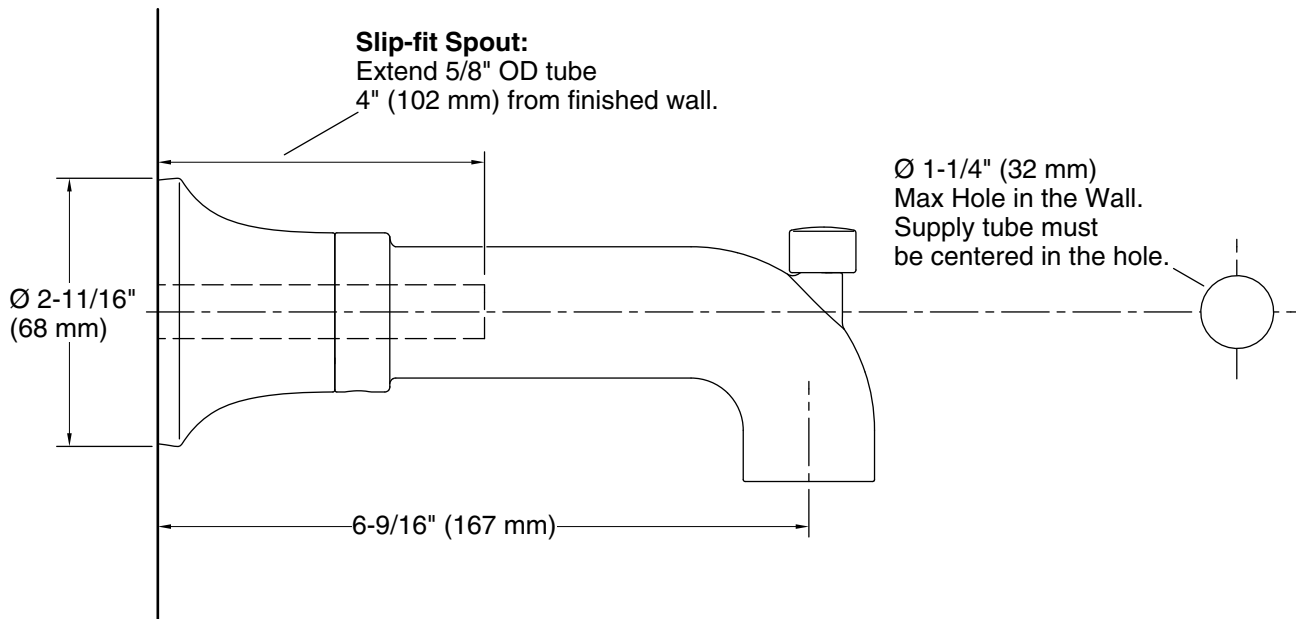

Features

- Diverter spout with slip-fit connection
- 6-9/16" (167 mm) spout reach
- 1-1/4" (31.8 mm) max hole diameter
- Coordinates with other products in the Tone collection

Material

- Premium metal construction for durability and reliability
- KOHLER® finishes resist corrosion and tarnishing

Installation

- Wall-mount

Recommended Products/Accessories

- K-27425 18" towel bar
- K-27426 24" towel bar
- K-27427 Robe hook
- K-27428 Towel ring
- K-27429 Pivoting toilet paper holder

Codes/Standards

ASME A112.18.1/CSA B125.1
California Energy Commission (CEC)
IAPMO Certification

Technical Information

All product dimensions are nominal.

Drain included: No

Spout:

Spout reach: 6-9/16" (167 mm)

Handshower:

Rated maximum flow: 0 gal/min (0 l/min)