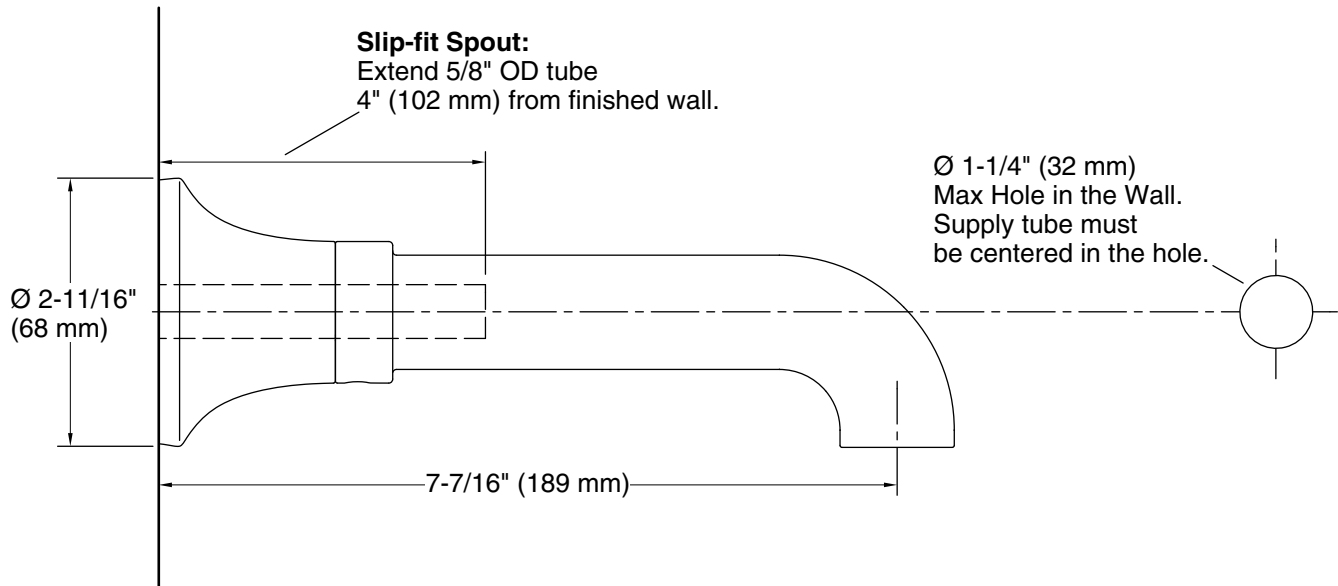

Features

- Non-diverter spout with slip-fit connection
- 7-7/16" (189 mm) nondiverter spout
- 1-1/4" (31.8 mm) max hole diameter
- Coordinates with other products in the Tone collection

Material

- Premium metal construction for durability and reliability
- KOHLER® finishes resist corrosion and tarnishing

Installation

- Wall-mount

Recommended Products/Accessories

- K-27425 18" towel bar
- K-27426 24" towel bar
- K-27427 Robe hook
- K-27428 Towel ring
- K-27429 Pivoting toilet paper holder

Codes/Standards

ASME A112.18.1/CSA B125.1
IAPMO Certification

Technical Information

All product dimensions are nominal.

Drain included: No

Spout:

Spout reach: 7-7/16" (189 mm)

Handshower:

Rated maximum flow: 0 gal/min (0 l/min)