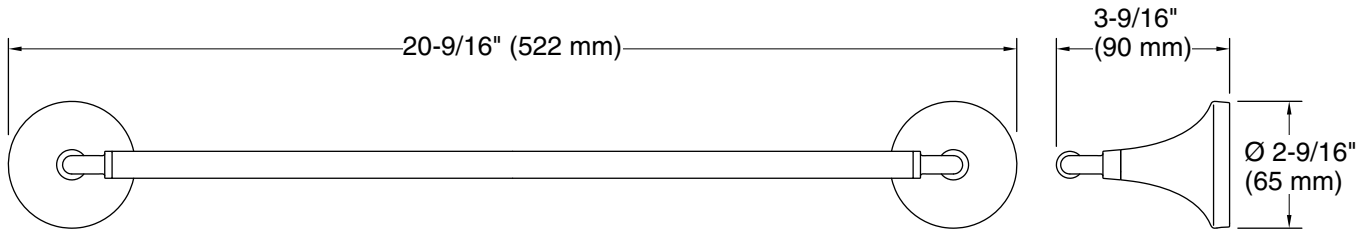

Technical Information

All product dimensions are nominal.

Material: Zinc, Stainless Steel