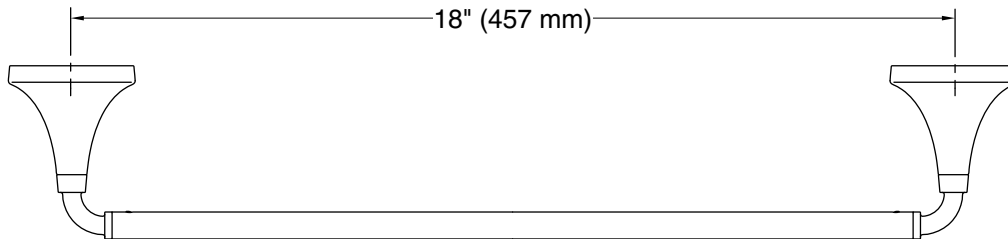

Technical Information

All product dimensions are nominal.

Material: Zinc, Stainless Steel