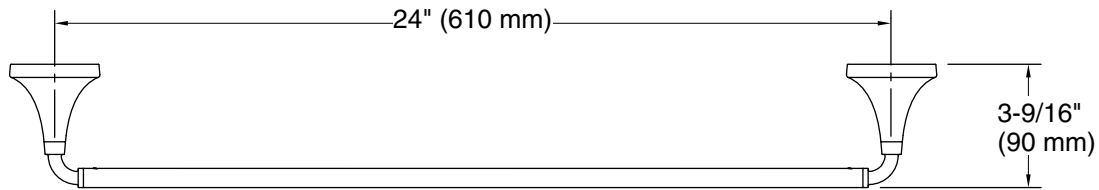

Technical Information

All product dimensions are nominal.

Material: Zinc, Stainless Steel

Notes

Install this product according to the installation instructions.