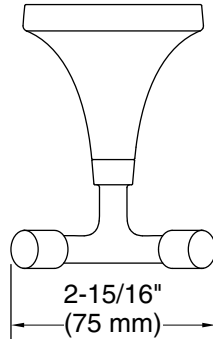

## Features

- Robe hook provides convenient hanging storage of robes, towels, and other bath items
- Coordinates with Tone faucets, accessories, and showering components to complete your bathroom

## Technical Information

All product dimensions are nominal.

Material: Zinc