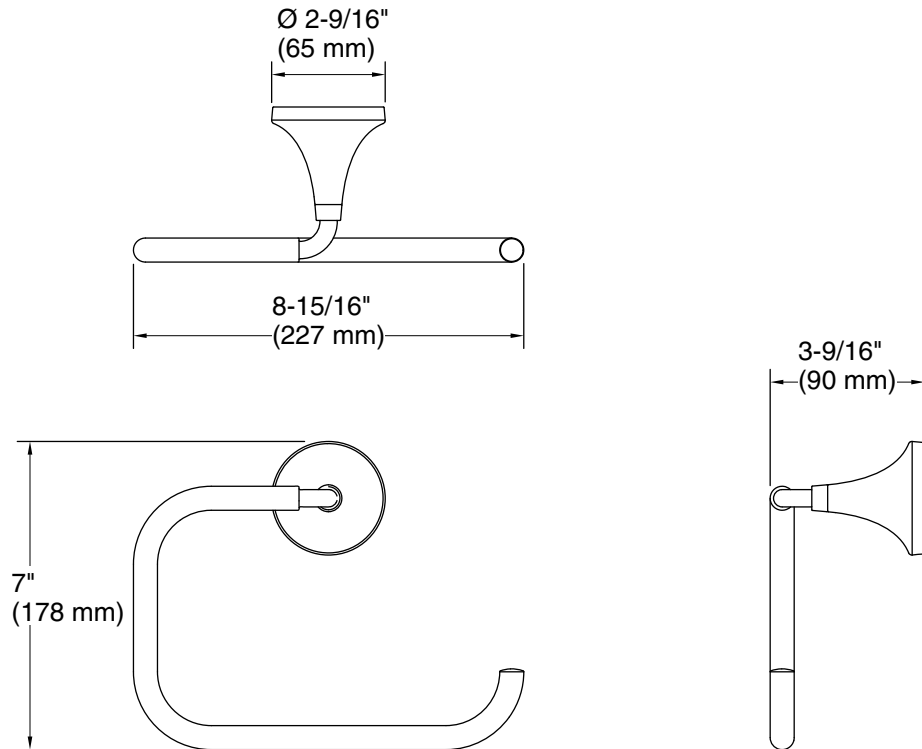

Technical Information

All product dimensions are nominal.

Material: Zinc

Notes

Install this product according to the installation instructions.