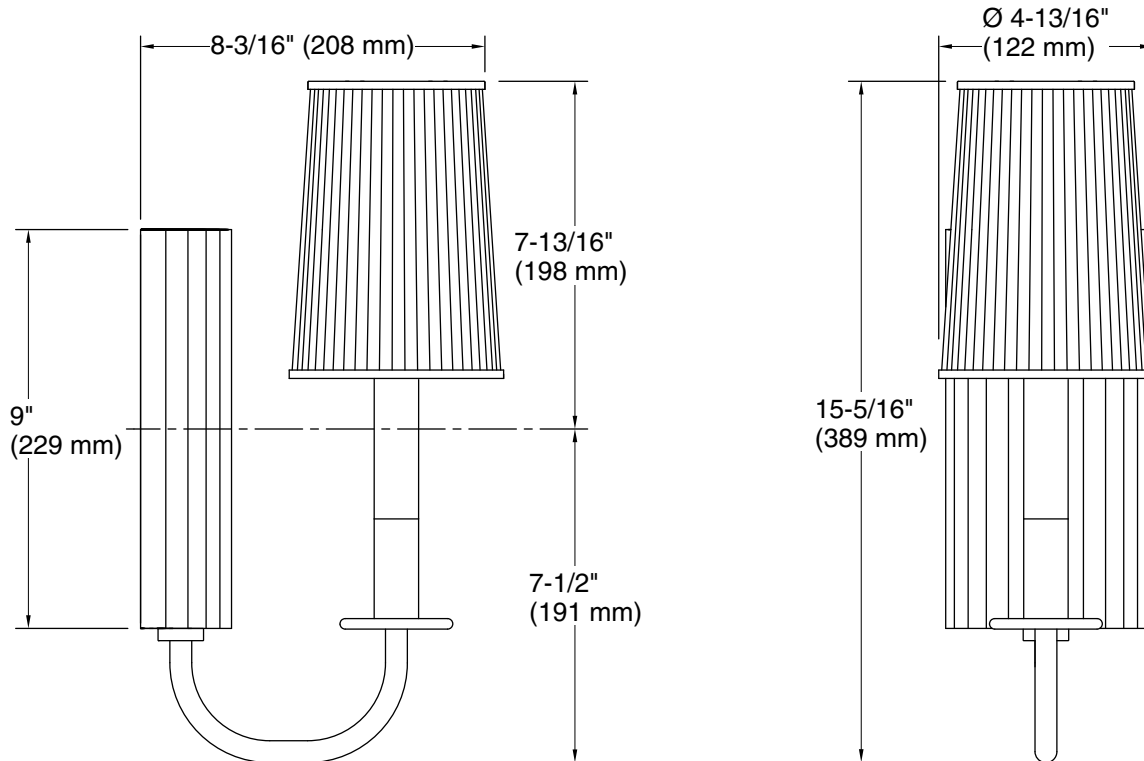

Required Electrical Service

One circuit required.

120 V, 0.333 A, 60 Hz

Technical Information

All product dimensions are nominal.

Material: Steel, Brass, Glass

Number of Lights: 1

Lighting Type: Socket-based

Socket Type: E-12 Candelabra

Number of Shades: 1

Shade Type: Glass - frosted

Hanging Type: Non-hanging