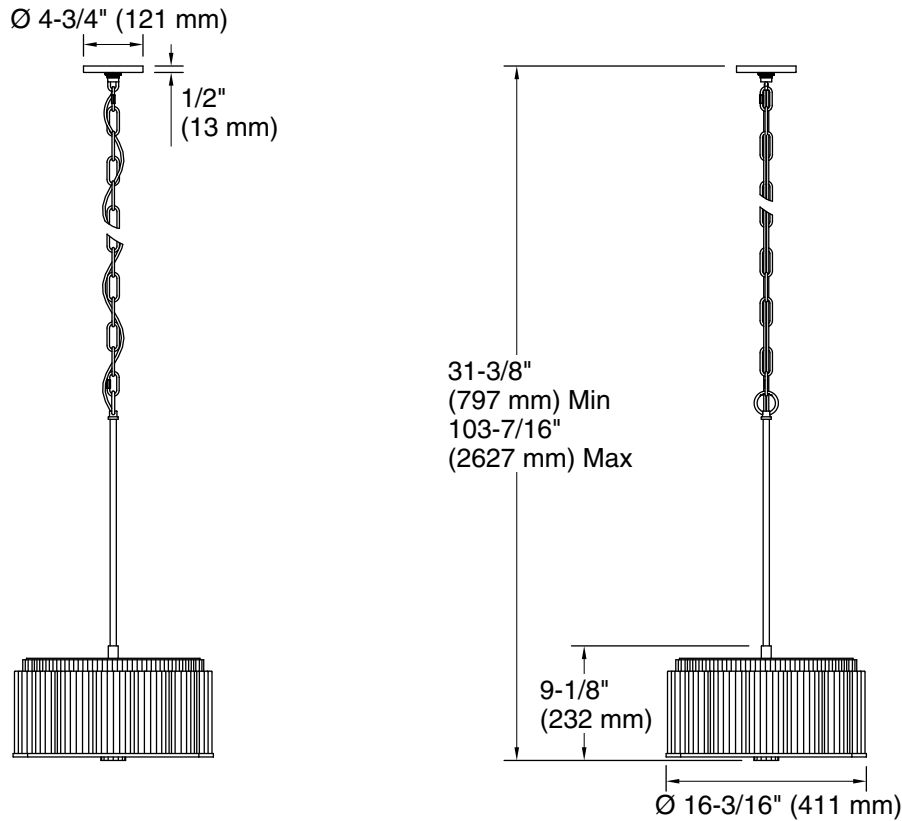

Required Electrical Service

One circuit required.

120 V, 1.5 A, 60 Hz

Technical Information

All product dimensions are nominal.

Material:	Steel, Brass, Glass
Number of Lights:	3
Lighting Type:	Socket-based
Socket Type:	E-26 Medium
Number of Shades:	1
Shade Type:	Glass - frosted
Hanging Type:	Chain
Height:	$31\text{-}7/16"$ (798 mm) - $103\text{-}7/16"$ (2627 mm)