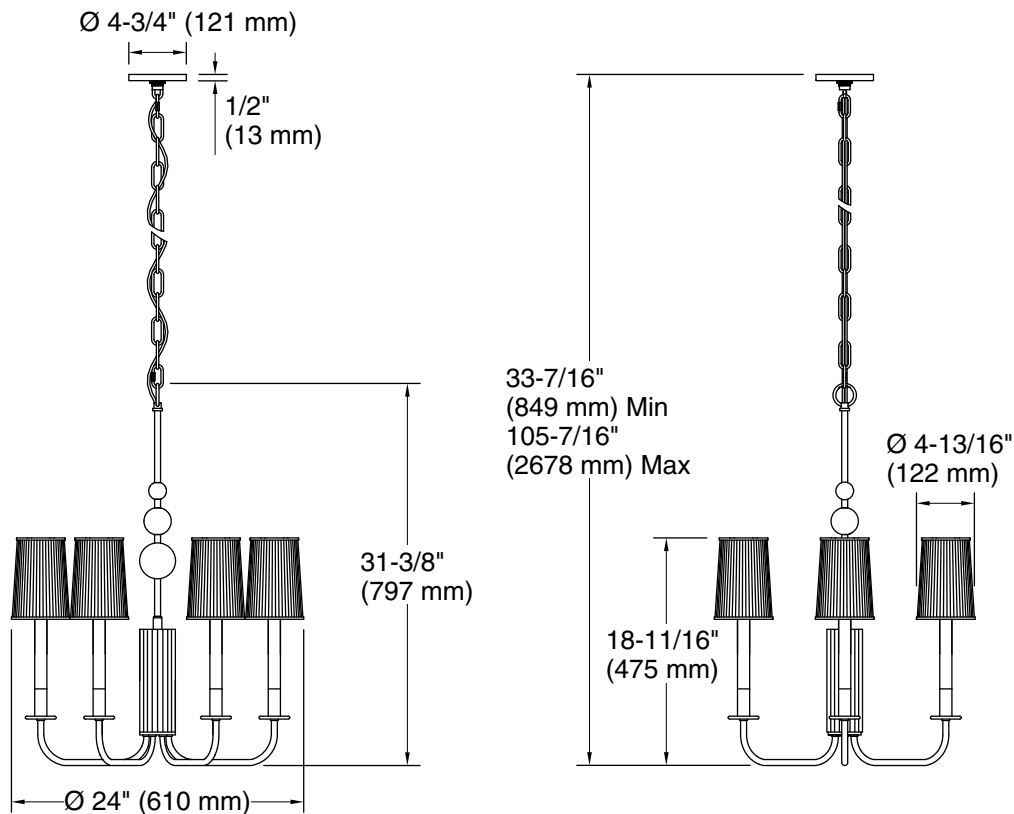

Features

- Scalloped metal center with orb accents is surrounded by candlestick fixtures and delicate matte ribbed glass shades for dramatic elegance
- A great piece for almost any space — especially in a foyer or dining room
- Candelabra base (E12) socket, works best with B10 or B11 bulb (sold separately)
- Suitable for damp locations, per UL 1598
- Includes installation hardware
- Fixture is dimmable when paired with dimmer switch and compatible bulbs

UL 1598
CSA C22.2 No. 250.0

KOHLER® Indoor Lighting Fixtures Limited Warranty

See website for detailed warranty information.

Required Electrical Service

One circuit required.

120 V, 3 A, 60 Hz

Technical Information

All product dimensions are nominal.

Material:	Steel, Brass, Glass
Number of Lights:	6
Lighting Type:	Socket-based
Socket Type:	E-12 Candelabra
Number of Shades:	6
Shade Type:	Glass - frosted
Hanging Type:	Chain
Height:	$33\text{-}7/16"$ (849 mm) - $105\text{-}7/16"$ (2678 mm)