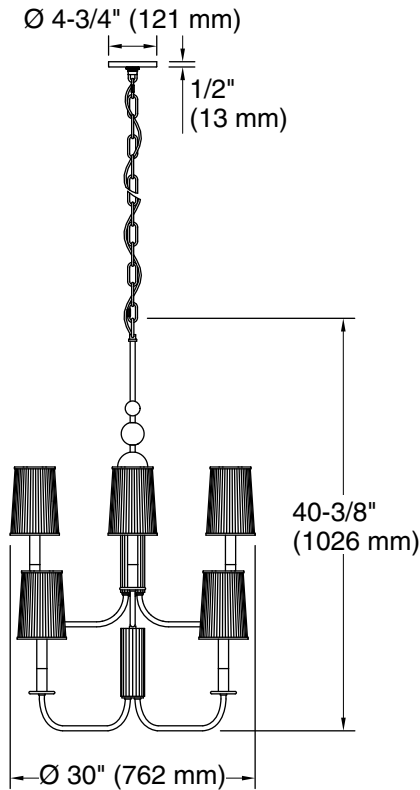

Required Electrical Service

One circuit required.

120 V, 4 A, 60 Hz

Technical Information

All product dimensions are nominal.

Material: Steel, Brass, Glass

Number of Lights: 8

Lighting Type: Socket-based

Socket Type: E-12 Candelabra

Number of Shades: 8

Shade Type: Glass - frosted

Hanging Type: Chain

Height: $42\text{-}1/2''$ (1080 mm) -

$114\text{-}1/2''$ (2909 mm)