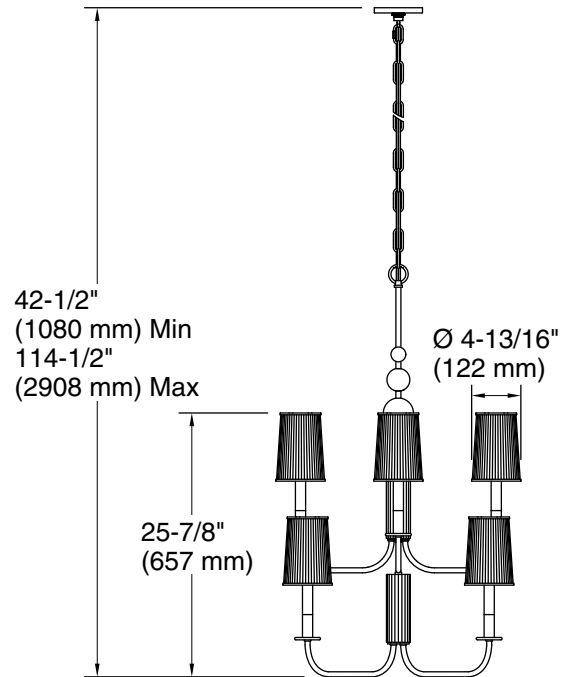

Features

- Scalloped metal center with orb accents is surrounded by candlestick fixtures and delicate matte ribbed glass shades for dramatic elegance
- A great piece for almost any space — especially in a foyer or dining room
- Candelabra base (E12) socket, works best with B10 or B11 bulb (sold separately)
- Suitable for damp locations, per UL 1598
- Includes installation hardware
- Fixture is dimmable when paired with dimmer switch and compatible bulbs

UL 1598
CSA C22.2 No. 250.0

KOHLER® Indoor Lighting Fixtures Limited Warranty

See website for detailed warranty information.

Required Electrical Service

One circuit required.

120 V, 4 A, 60 Hz

Technical Information

All product dimensions are nominal.

Material: Steel, Brass, Glass

Number of Lights: 8

Lighting Type: Socket-based

Socket Type: E-12 Candelabra

Number of Shades: 8

Shade Type: Glass - frosted

Hanging Type: Chain

Height: $42\text{-}1/2''$ (1080 mm) -

$114\text{-}1/2''$ (2909 mm)