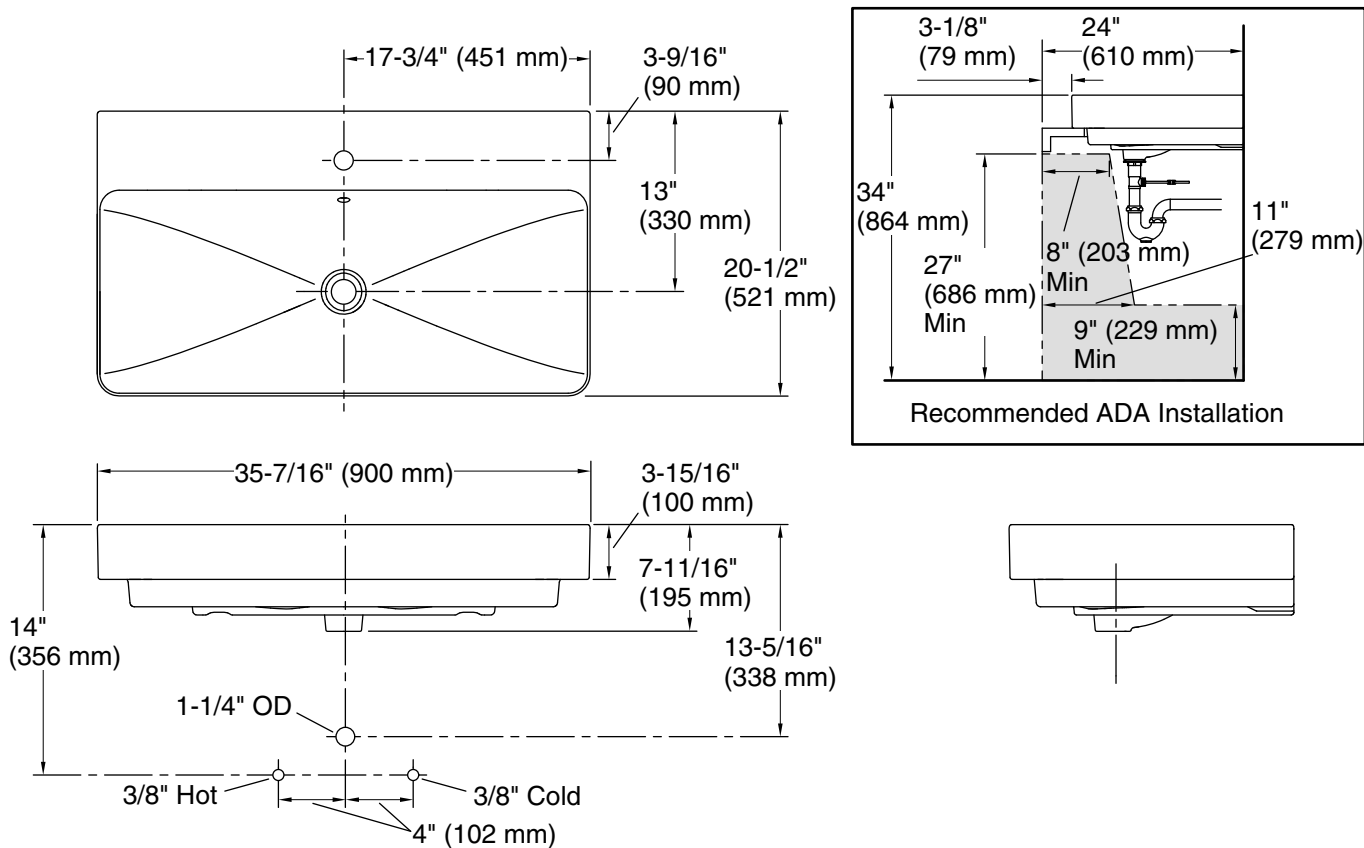

## Features

- Single faucet hole
- Overflow drain
- 35-7/16" (900 mm) x 20-1/2" (520 mm)
- Rectangular basin with a contemporary design

## Technical Information

All product dimensions are nominal.

Basin configuration:	Single Bowl
Bowl area:	Length: 34-11/16" (881 mm)
	Width: 14-3/16" (361 mm)
	Bowl depth: 5-11/16" (145 mm)
	Water depth: 4-15/16" (125 mm)
With overflow:	Yes
Number of deck holes:	1
Drain hole:	1-3/4" (45 mm)