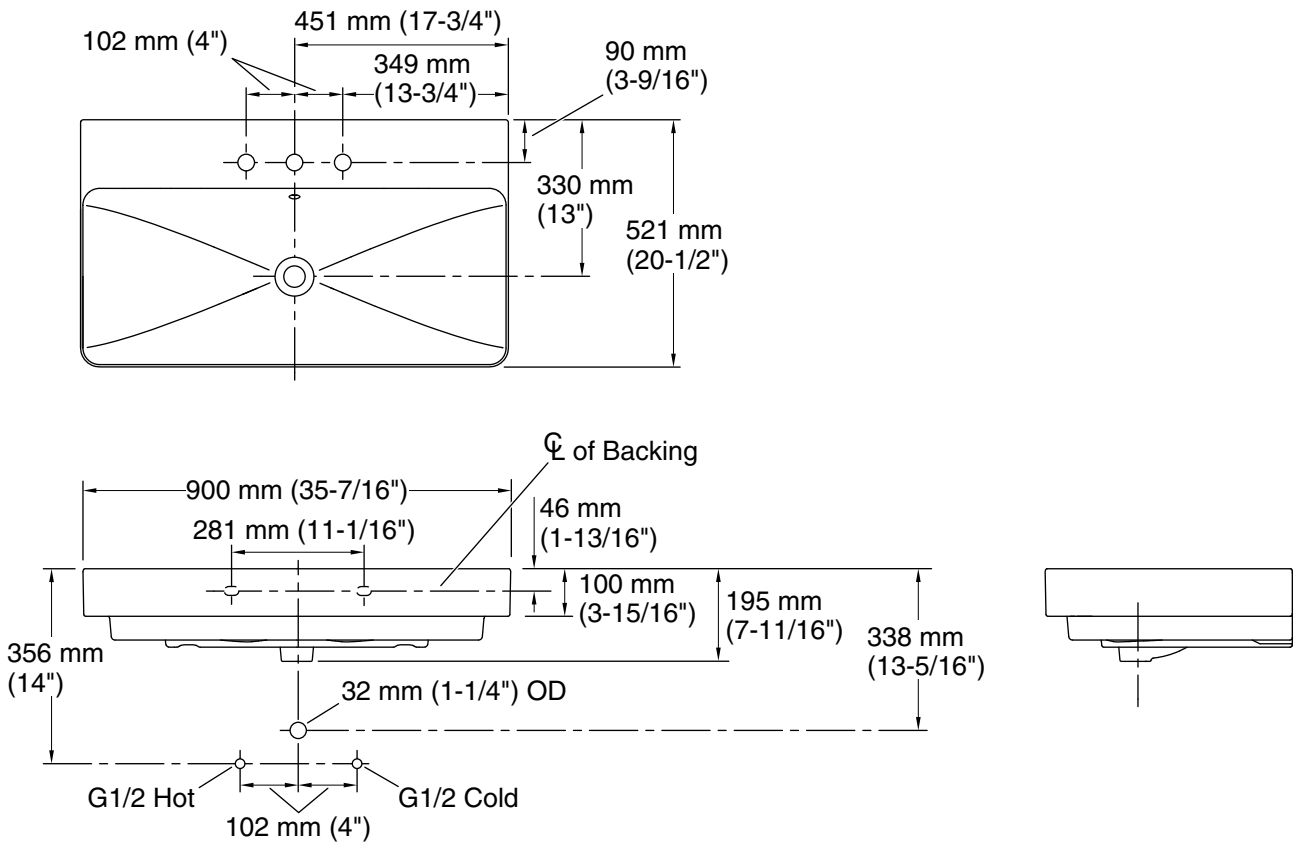

Technical Information

All product dimensions are nominal.

Installation:	Vessel
Center(s):	8
Bowl area (Only):	Length: 34-11/16" (881 mm) Width: 14-3/16" (361 mm) Bowl depth: 5-11/16" (145 mm)
Faucet hole spacing:	8" (203 mm)

Notes

Install this product according to the installation instructions.

Choose a faucet that will provide adequate clearance and will direct the water stream to the center of the bathroom sink.

Countertop manufacturer or cutter must use the cut-out template provided with the product, or a current one provided by Kohler Co. (call 1-800-43-FOCUS). Kohler Co. is not responsible for cut-out errors when the incorrect cut-out template is used.