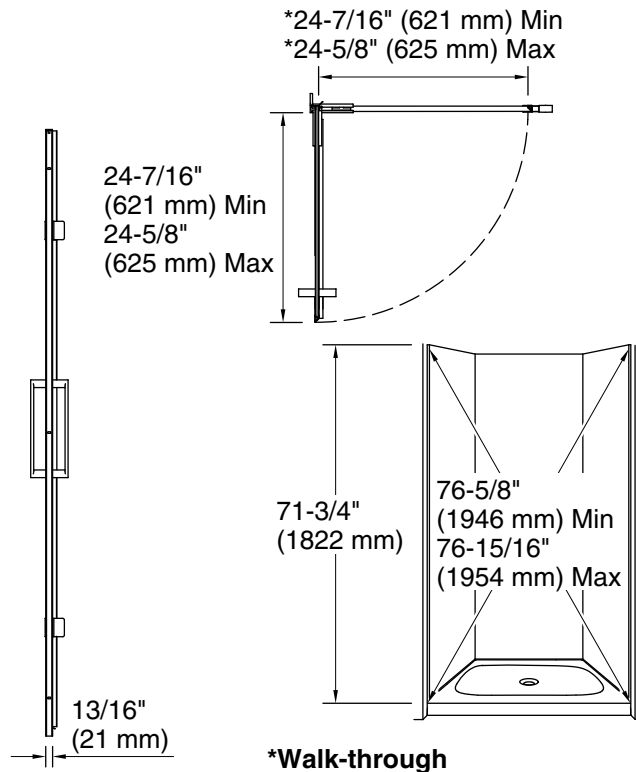

### Installation

- Fits opening widths 27-5/8"–28-3/8" (702–721 mm)
- 3/4" (19 mm) width adjustment
- Out-of-plumb adjustability simplifies installation
- Door can be installed to open to the left or right to suit your bathroom layout
- For residential use only
- Not for use in hospitality

### Included Components

27707-10L 3/8" pivot door glass and hardware, no handle  
K-27678 11-1/2" shower door handle

### Technical Information

All product dimensions are nominal.

Base-To-Wall	1/4" (6 mm)
Radius – Max:	
Shower Ledge Min	3/4" (19 mm)
Flat:	
Shower Wall Min	2-1/4" (57 mm)
Flat:	
Wall Studs Required	Yes
for Door:	

### Notes

Install this product according to the installation instructions.

The vertical opening should be a minimum of 73-1/2" (1867 mm) to allow for installation clearance.