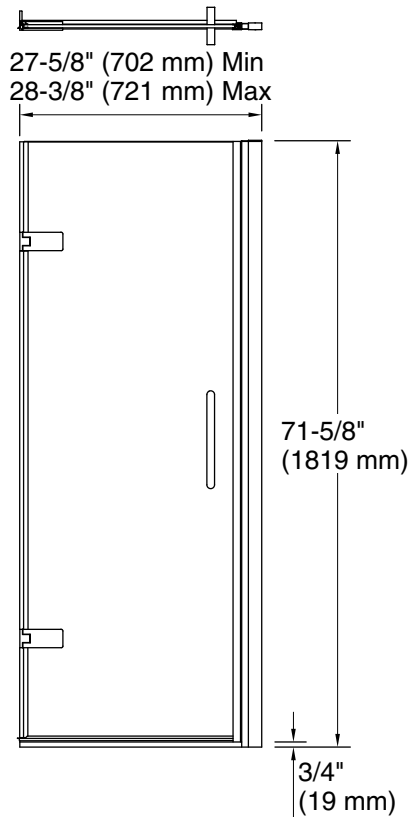

### Installation

- Fits opening widths 27-5/8"–28-3/8" (702–721 mm)
- 3/4" (19 mm) width adjustment
- Out-of-plumb adjustability simplifies installation
- Door can be installed to open to the left or right to suit your bathroom layout
- For residential use only
- Not for use in hospitality

### Included Components

27707-10L 3/8" pivot door glass and hardware, no handle  
K-27678 11-1/2" shower door handle

### Technical Information

All product dimensions are nominal.

Base-To-Wall	1/4" (6 mm)
Radius – Max:	
Shower Ledge Min	3/4" (19 mm)
Flat:	
Shower Wall Min	2-1/4" (57 mm)
Flat:	
Wall Studs Required	Yes
for Door:	

### Notes

Install this product according to the installation instructions.

The vertical opening should be a minimum of 73-1/2" (1867 mm) to allow for installation clearance.