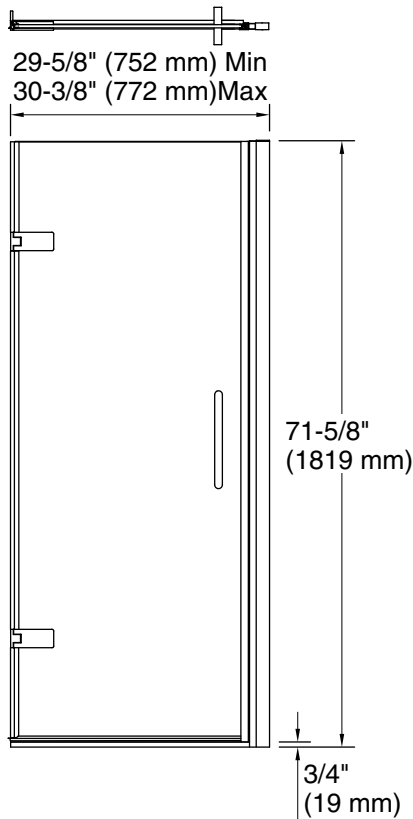

Features

- Frameless design emphasizes glass and creates a sleek, minimalist look
- Full-length magnetic seal keeps door firmly closed, providing excellent water containment
- Continuous 7/8" (22 mm) high aluminum bottom threshold
- Back-to-back 11-1/2" (292 mm) vertical handles
- Coordinates with other products in the Composed® collection
- CleanCoat®+ glass coating creates a hydrophobic barrier that repels water, soap scum, and residue, saving time and protecting shower doors 10 times longer than original CleanCoat. (Based on 2021 internal wear/abrasion testing using a microfiber cloth.)

Material

- Frameless, 3/8" (10 mm) thick Crystal Clear tempered glass
- Anodized aluminum prevents rust and corrosion

Installation

- Fits opening widths 29-5/8"–30-3/8" (752–772 mm)
- 3/4" (19 mm) width adjustment
- Out-of-plumb adjustability simplifies installation
- Door can be installed to open to the left or right to suit your bathroom layout
- For residential use only
- Not for use in hospitality

Available Glass Options

Code	Description
L	Crystal Clear

Technical Information

All product dimensions are nominal.

Base-To-Wall	1/4" (6 mm)
Radius – Max:	
Shower Ledge Min	3/4" (19 mm)
Flat:	
Shower Wall Min	2-1/4" (57 mm)
Flat:	
Wall Studs Required	Yes
for Door:	

Notes

Install this product according to the installation instructions.

The vertical opening should be a minimum of 73-1/2" (1867 mm) to allow for installation clearance.