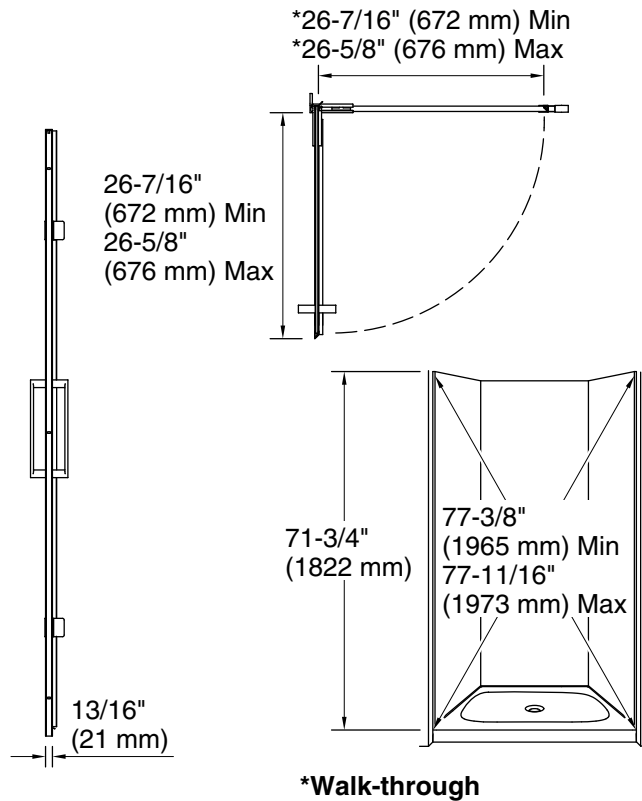

Features

- Frameless design emphasizes glass and creates a sleek, minimalist look
- Full-length magnetic seal keeps door firmly closed, providing excellent water containment
- Continuous 7/8" (22 mm) high aluminum bottom threshold
- Back-to-back 11-1/2" (292 mm) vertical handles
- Coordinates with other products in the Composed® collection
- CleanCoat®+ glass coating creates a hydrophobic barrier that repels water, soap scum, and residue, saving time and protecting shower doors 10 times longer than original CleanCoat. (Based on 2021 internal wear/abrasion testing using a microfiber cloth.)

Material

- Frameless, 3/8" (10 mm) thick Crystal Clear tempered glass
- Anodized aluminum prevents rust and corrosion

Installation

- Fits opening widths 29-5/8"–30-3/8" (752–772 mm)
- 3/4" (19 mm) width adjustment
- Out-of-plumb adjustability simplifies installation
- Door can be installed to open to the left or right to suit your bathroom layout
- For residential use only
- Not for use in hospitality

Available Glass Options

Code	Description
L	Crystal Clear

Technical Information

All product dimensions are nominal.

Base-To-Wall	1/4" (6 mm)
Radius – Max:	
Shower Ledge Min	3/4" (19 mm)
Flat:	
Shower Wall Min	2-1/4" (57 mm)
Flat:	
Wall Studs Required	Yes
for Door:	

Notes

Install this product according to the installation instructions.

The vertical opening should be a minimum of 73-1/2" (1867 mm) to allow for installation clearance.