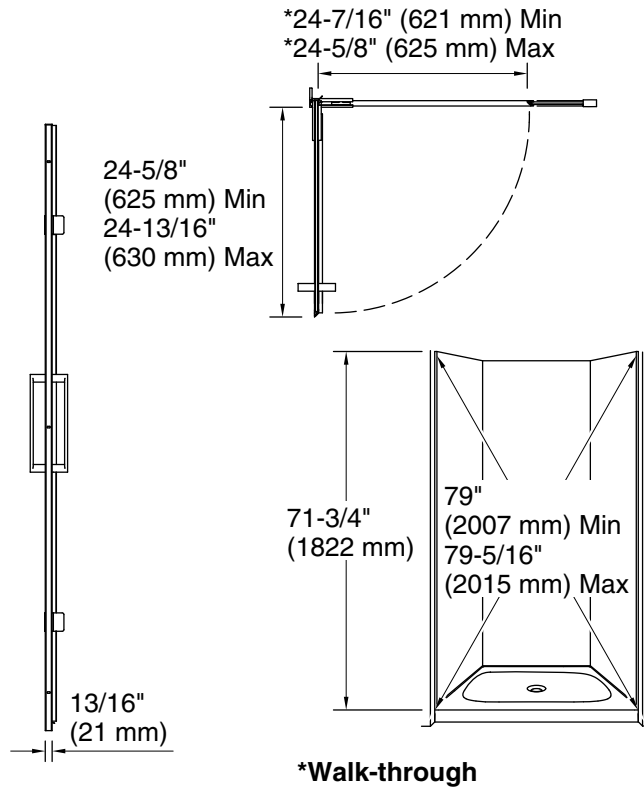

Features

- Frameless design emphasizes glass and creates a sleek, minimalist look
- Full-length magnetic seal keeps door firmly closed, providing excellent water containment
- Continuous 7/8" (22 mm) high aluminum bottom threshold
- Back-to-back 11-1/2" (292 mm) vertical handles
- Coordinates with other products in the Composed® collection
- CleanCoat®+ glass coating creates a hydrophobic barrier that repels water, soap scum, and residue, saving time and protecting shower doors 10 times longer than original CleanCoat. (Based on 2021 internal wear/abrasion testing using a microfiber cloth.)

Material

- Frameless, 3/8" (10 mm) thick Crystal Clear tempered glass
- Anodized aluminum prevents rust and corrosion

Installation

- Fits opening widths 33-5/8"–34-3/8" (854–873 mm)
- 3/4" (19 mm) width adjustment
- Out-of-plumb adjustability simplifies installation
- Door can be installed to open to the left or right to suit your bathroom layout
- For residential use only
- Not for use in hospitality

Available Glass Options

Code	Description
L	Crystal Clear

Technical Information

All product dimensions are nominal.

Base-To-Wall	1/4" (6 mm)
Radius – Max:	
Shower Ledge Min	3/4" (19 mm)
Flat:	
Shower Wall Min	2-1/4" (57 mm)
Flat:	
Wall Studs Required	Yes
for Door:	

Notes

Install this product according to the installation instructions.

The vertical opening should be a minimum of 73-1/2" (1867 mm) to allow for installation clearance.