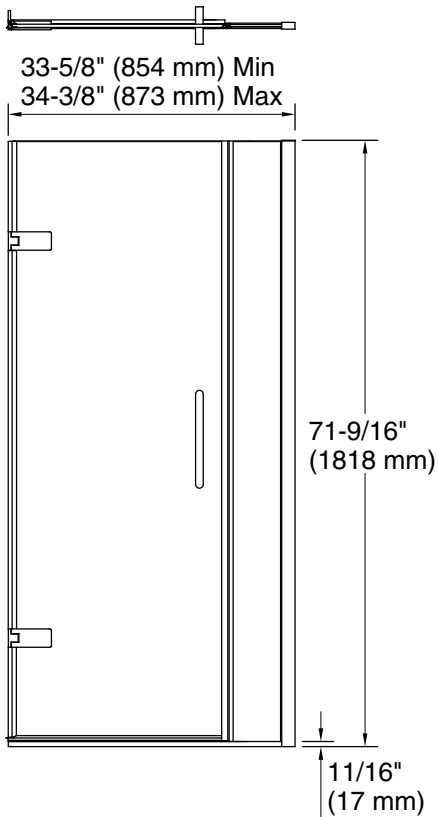

Features

- Frameless design emphasizes glass and creates a sleek, minimalist look
- Full-length magnetic seal keeps door firmly closed, providing excellent water containment
- Continuous 7/8" (22 mm) high aluminum bottom threshold
- Back-to-back 11-1/2" (292 mm) vertical handles
- Coordinates with other products in the Composed® collection
- CleanCoat®+ glass coating creates a hydrophobic barrier that repels water, soap scum, and residue, saving time and protecting shower doors 10 times longer than original CleanCoat. (Based on 2021 internal wear/abrasion testing using a microfiber cloth.)

Material

- Frameless, 3/8" (10 mm) thick Crystal Clear tempered glass
- Anodized aluminum prevents rust and corrosion

Installation

- Fits opening widths 33-5/8"–34-3/8" (854–873 mm)
- 3/4" (19 mm) width adjustment
- Out-of-plumb adjustability simplifies installation
- Door can be installed to open to the left or right to suit your bathroom layout
- For residential use only
- Not for use in hospitality

Available Glass Options

Code	Description
L	Crystal Clear

Technical Information

All product dimensions are nominal.

Base-To-Wall	1/4" (6 mm)
Radius – Max:	
Shower Ledge Min	3/4" (19 mm)
Flat:	
Shower Wall Min	2-1/4" (57 mm)
Flat:	
Wall Studs Required	Yes
for Door:	

Notes

Install this product according to the installation instructions.

The vertical opening should be a minimum of 73-1/2" (1867 mm) to allow for installation clearance.