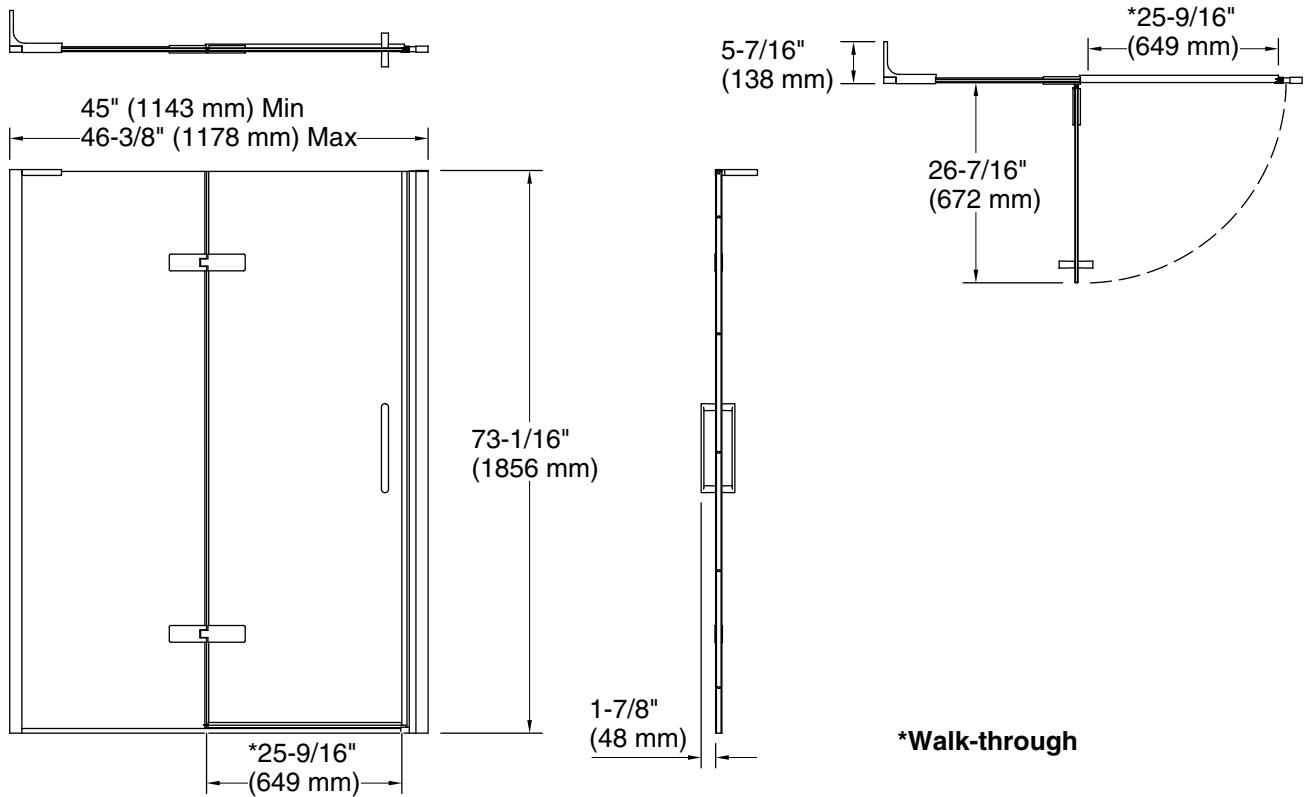

### Features

- Frameless, 3/8" (10 mm) thick Clear tempered glass
- Frameless design emphasizes glass and creates a sleek, minimalist look
- Full-length magnetic seal keeps door firmly closed, providing excellent water containment
- Innovative L- bracket secures the fixed panel in place and gives it a sturdy feel while also being unobtrusive to the showering space
- Continuous 7/8" high aluminum bottom threshold
- Back-to-back 11-1/2" (292 mm) vertical handles
- Coordinates with other products in the Composed® collection
- CleanCoat® technology creates a protective barrier that repels water, prevents dirt and minerals from collecting, and makes it easier to remove hard water spots

### Installation

- Fits opening widths 45"–46-3/8" (1143–1178 mm)
- 1-3/8" (35 mm) width adjustment
- Out-of-plumb adjustability simplifies installation
- Door can be installed to open to the left or right to suit your bathroom layout
- For residential use only
- Not for use in hospitality

### Technical Information

All product dimensions are nominal.

Base-To-Wall	1/4" (6 mm)
Radius – Max:	
Shower Ledge Min	3/4" (19 mm)
Flat:	
Shower Wall Min	2-1/4" (57 mm)
Flat:	
Wall Studs Required	Yes
for Door:	

### Notes

Install this product according to the installation instructions.

The vertical opening should be a minimum of 75" (1905 mm) to allow for installation clearance.