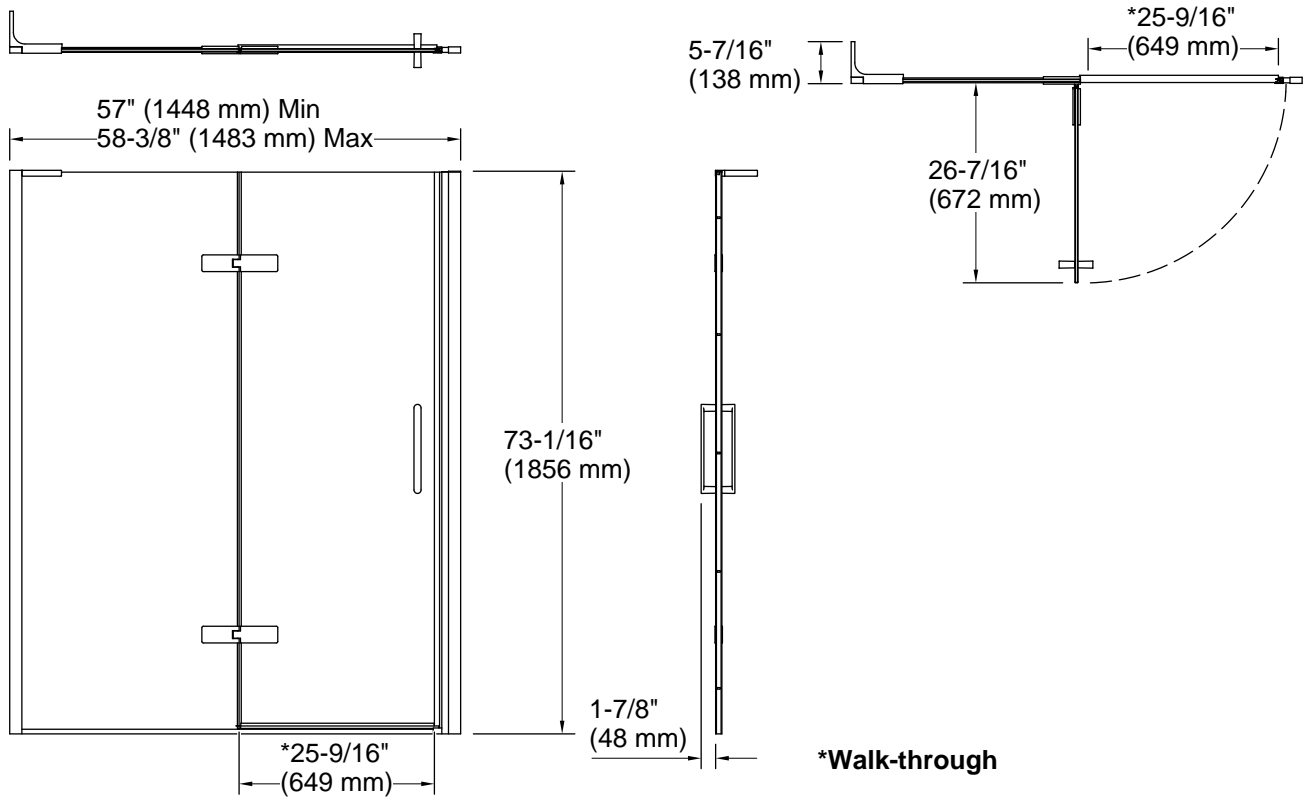

### Features

- Frameless, 3/8" (10 mm) thick Clear tempered glass
- Frameless design emphasizes glass and creates a sleek, minimalist look
- Full-length magnetic seal keeps door firmly closed, providing excellent water containment
- Innovative L- bracket secures the fixed panel in place and gives it a sturdy feel while also being unobtrusive to the showering space
- Continuous 7/8" high aluminum bottom threshold
- Back-to-back 11-1/2" (292 mm) vertical handles
- Coordinates with other products in the Composed® collection
- CleanCoat® technology creates a protective barrier that repels water, prevents dirt and minerals from collecting, and makes it easier to remove hard water spots

### Installation

- Fits opening widths 57"–58-3/8" (1447–1482 mm)
- 1-3/8" (35 mm) width adjustment
- Out-of-plumb adjustability simplifies installation
- Door can be installed to open to the left or right to suit your bathroom layout
- Product ships in two boxes, offering easy handling
- For residential use only
- Not for use in hospitality

### Technical Information

All product dimensions are nominal.

Base-To-Wall	1/4" (6 mm)
Radius – Max:	
Shower Ledge Min	13/16" (20 mm)
Flat:	
Shower Wall Min	13/16" (20 mm)
Flat:	
Wall Studs Required	Yes
for Door:	

### Notes

Install this product according to the installation instructions.

The vertical opening should be a minimum of 75" (1905 mm) to allow for installation clearance.