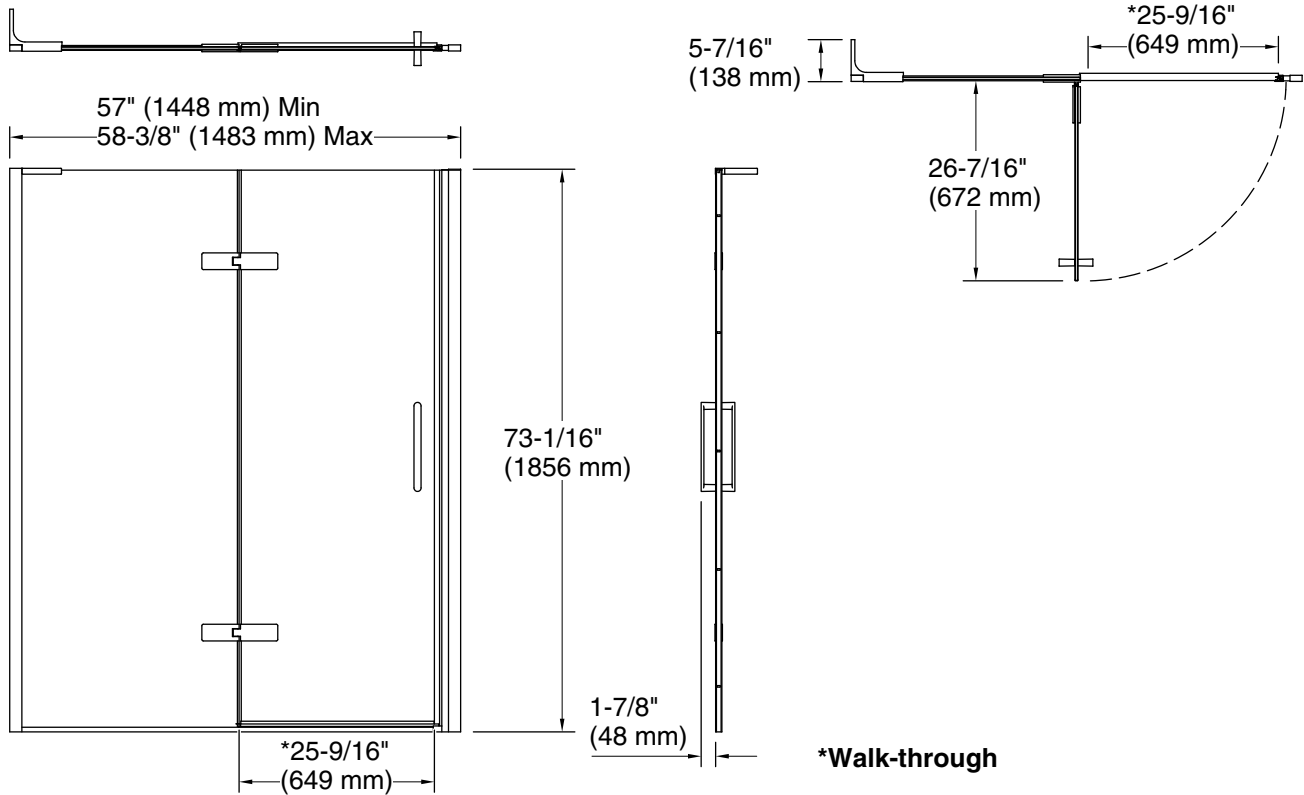

Features

- Frameless, 3/8" (10 mm) thick Clear tempered glass
- Frameless design emphasizes glass and creates a sleek, minimalist look
- Full-length magnetic seal keeps door firmly closed, providing excellent water containment
- Innovative L- bracket secures the fixed panel in place and gives it a sturdy feel while also being unobtrusive to the showering space
- Continuous 7/8" high aluminum bottom threshold
- Back-to-back 11-1/2" (292 mm) vertical handles
- Coordinates with other products in the Composed® collection
- CleanCoat® technology creates a protective barrier that repels water, prevents dirt and minerals from collecting, and makes it easier to remove hard water spots

Material

- Anodized aluminum prevents rust and corrosion

Installation

- Fits opening widths 57"–58-3/8" (1447–1482 mm)
- 1-3/8" (35 mm) width adjustment
- Out-of-plumb adjustability simplifies installation
- Door can be installed to open to the left or right to suit your bathroom layout
- Product ships in two boxes, offering easy handling
- For residential use only
- Not for use in hospitality

Technical Information

All product dimensions are nominal.

Base-To-Wall	1/4" (6 mm)
Radius – Max:	
Shower Ledge Min	13/16" (20 mm)
Flat:	
Shower Wall Min	13/16" (20 mm)
Flat:	
Wall Studs Required	Yes
for Door:	

Notes

Install this product according to the installation instructions.

The vertical opening should be a minimum of 75" (1905 mm) to allow for installation clearance.